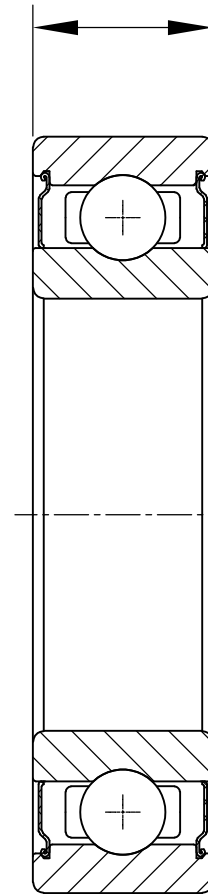

21mm - $\overset{0}{-0.15}$

LILY BEARING

LILY[®]

SHANGHAI LILY BEARING LIMITED

Email: lilybearing@lily-bearing.com

Part
Number

6211-2Z VA208 Deep Groove Ball Bearings