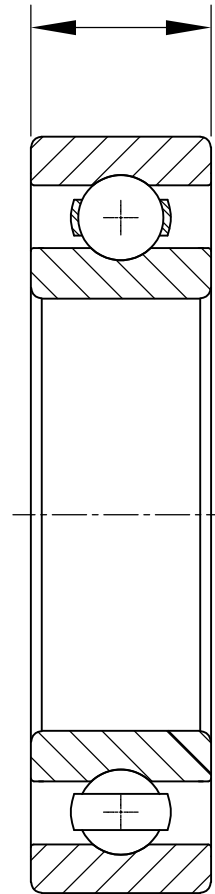

25mm-0.15⁰

LILY BEARING

LILY[®]

SHANGHAI LILY BEARING LIMITED

Email: lilybearing@lily-bearing.com

Part
Number

6215 VA201 Deep Groove Ball Bearings