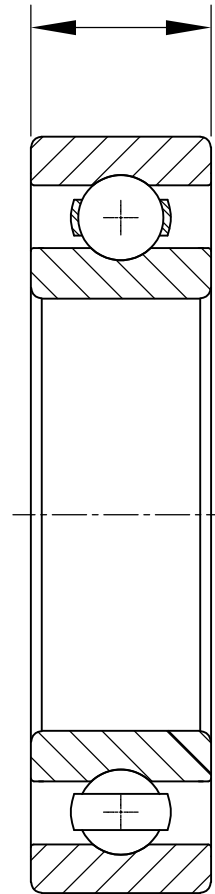

33mm<sup>0</sup><sub>-0.15</sub>

LILY BEARING

**LILY**<sup>®</sup>

SHANGHAI LILY BEARING LIMITED

Email: [lilybearing@lily-bearing.com](mailto:lilybearing@lily-bearing.com)

Part  
Number

6313 VA201 Deep Groove Ball Bearings