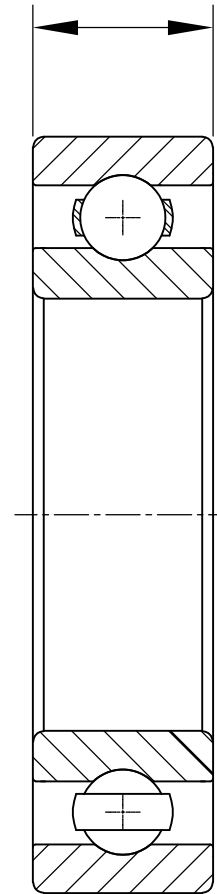

35mm-0.15⁰

LILY BEARING

LILY[®]

SHANGHAI LILY BEARING LIMITED

Email: lilybearing@lily-bearing.com

Part
Number

6314 VA201 Deep Groove Ball Bearings