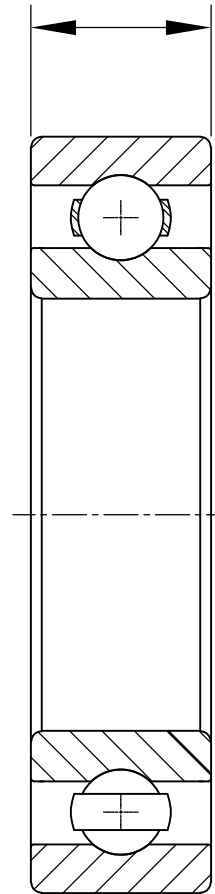

37mm-0.15⁰

LILY BEARING

LILY[®]

SHANGHAI LILY BEARING LIMITED

Email: lilybearing@lily-bearing.com

Part
Number

6315 VA201 Deep Groove Ball Bearings