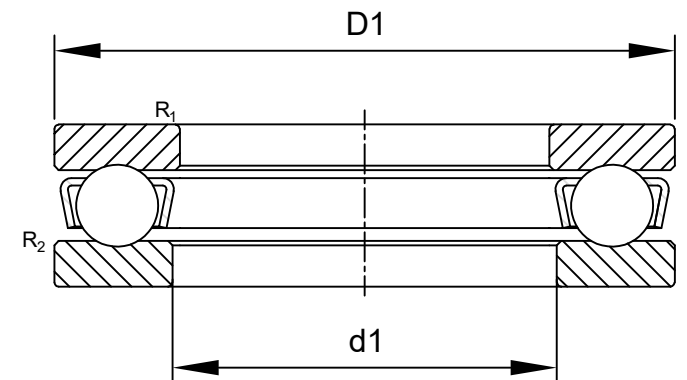

LILY BEARING

$R_{1,2}$: min 2 mm Chamfer Dimension Washer

$d1$: ≈ 385 mm Inner Dia Housing Washer

$D1$: ≈ 455 mm Outside Dia Shaft Washer

LILY[®]

SHANGHAI LILY BEARING LIMITED

Email: lilybearing@lily-bearing.com

Part
Number

351793 Thrust Ball Bearings