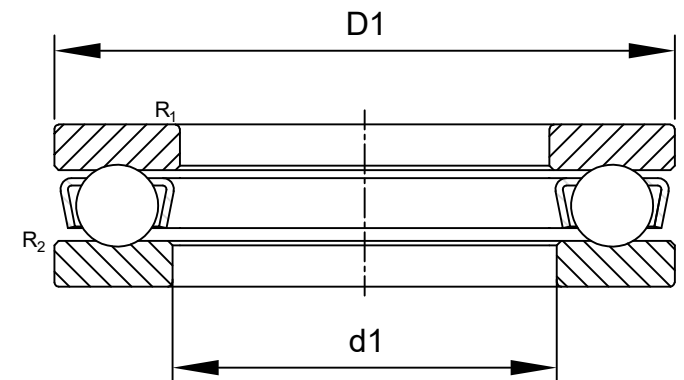

LILY BEARING

$R_{1,2}$: min1.1 mm Chamfer Dimension Washer

$d1$: ≈ 532 mm Inner Dia Housing Washer

$D1$: ≈ 578 mm Outside Dia Shaft Washer

LILY[®]

SHANGHAI LILY BEARING LIMITED

Email: lilybearing@lily-bearing.com

Part
Number

510/530F Thrust Ball Bearings