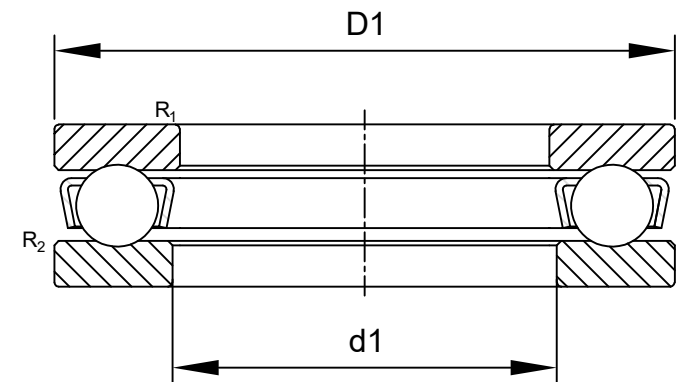

LILY BEARING

$R_{1,2}$: min 1 mm Chamfer Dimension Washer

$d1$: ≈ 401.5 mm Inner Dia Housing Washer

$D1$: ≈ 438.5 mm Outside Dia Shaft Washer

LILY[®]

SHANGHAI LILY BEARING LIMITED

Email: lilybearing@lily-bearing.com

Part
Number

51080F Thrust Ball Bearings