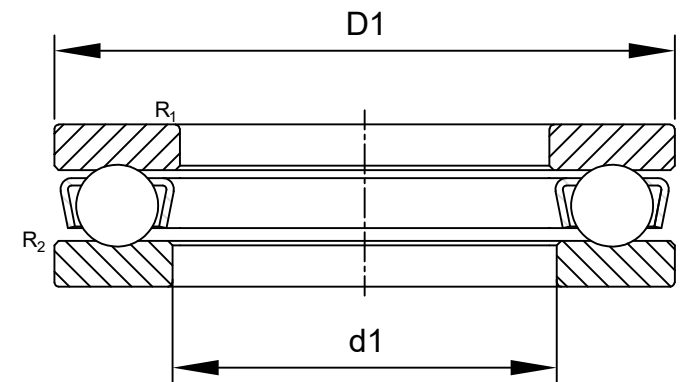

LILY BEARING

$R_{1,2}$: min 1.1 mm Chamfer Dimension Washer

d_1 : ≈ 193 mm Inner Dia Housing Washer

D_1 : ≈ 237 mm Outside Dia Shaft Washer

LILY[®]

SHANGHAI LILY BEARING LIMITED

Email: lilybearing@lily-bearing.com

Part
Number

51138M Thrust Ball Bearings