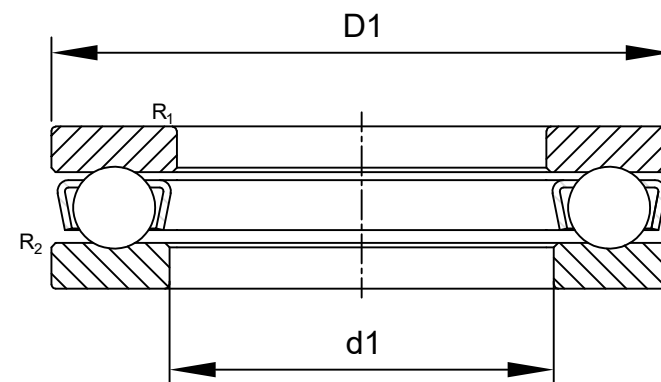

LILY BEARING

$R_{1,2}$: min1.1 mm Chamfer Dimension Washer

d_1 : ≈ 203 mm Inner Dia Housing Washer

D_1 : ≈ 247 mm Outside Dia Shaft Washer

LILY[®]

SHANGHAI LILY BEARING LIMITED

Email: lilybearing@lily-bearing.com

Part
Number

51140M Thrust Ball Bearings