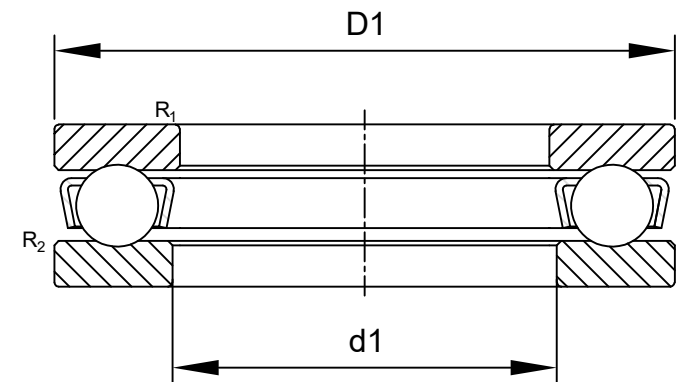

LILY BEARING

$R_{1,2}$: min 3 mm Chamfer Dimension Washer

d_1 : ≈ 634 mm Inner Dia Housing Washer

D_1 : ≈ 746 mm Outside Dia Shaft Washer

LILY[®]

SHANGHAI LILY BEARING LIMITED

Email: lilybearing@lily-bearing.com

Part
Number

511/630F Thrust Ball Bearings