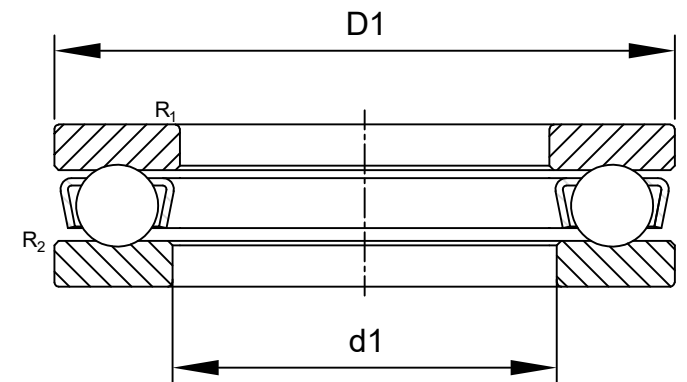

LILY BEARING

$R_{1,2}$: min 2 mm Chamfer Dimension Washer

$d1$: ≈ 324 mm Inner Dia Housing Washer

$D1$: ≈ 396 mm Outside Dia Shaft Washer

LILY[®]

SHANGHAI LILY BEARING LIMITED

Email: lilybearing@lily-bearing.com

Part
Number

51164M Thrust Ball Bearings