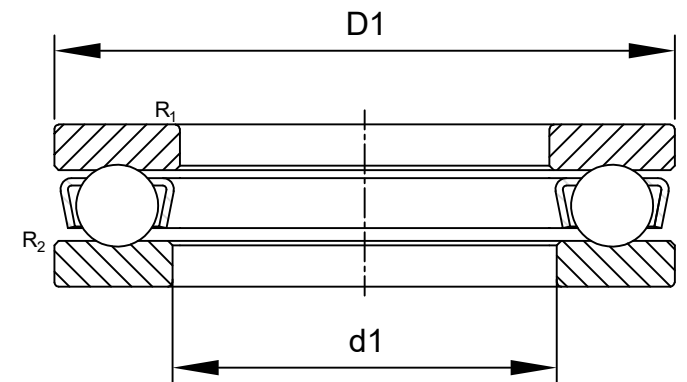

LILY BEARING

- $R_{1,2}$  : min 2 mm Chamfer Dimension Washer
- $d1$  :  $\approx 344$  mm Inner Dia Housing Washer
- $D1$  :  $\approx 416$  mm Outside Dia Shaft Washer

**LILY**<sup>®</sup>

SHANGHAI LILY BEARING LIMITED  
Email: [lilybearing@lily-bearing.com](mailto:lilybearing@lily-bearing.com)

Part  
Number

51168M Thrust Ball Bearings