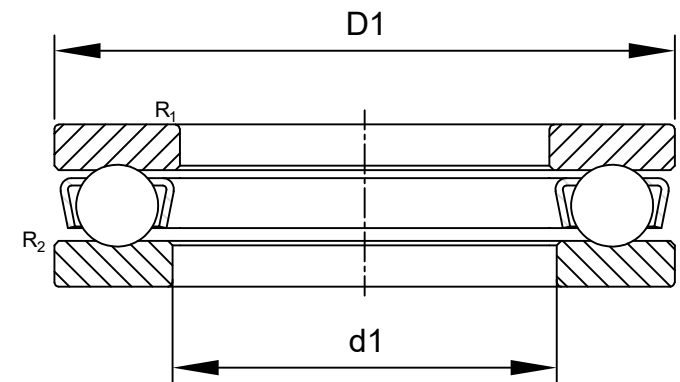

26mm^{+0.02}_{-0.30}

LILY BEARING

R_{1,2} : min 1 mm Chamfer Dimension Washer

d1 : ≈62 mm Inner Dia Housing Washer

D1 : ≈95 mm Outside Dia Shaft Washer

LILY[®]

SHANGHAI LILY BEARING LIMITED

Email: lilybearing@lily-bearing.com

Part
Number

51212 Thrust Ball Bearings