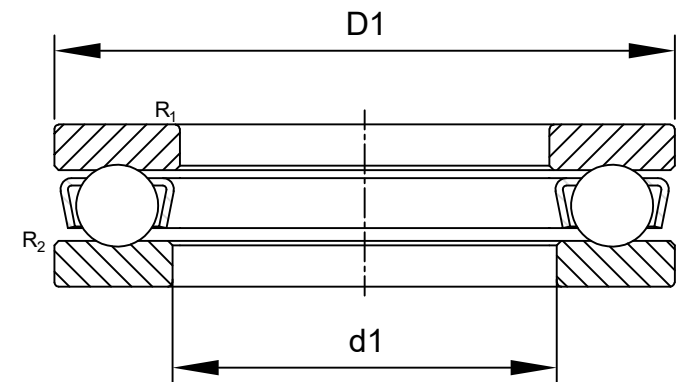

LILY BEARING

- $R_{1,2}$: min1.1 mm Chamfer Dimension Washer
- $d1$: ≈ 67 mm Inner Dia Housing Washer
- $D1$: ≈ 100 mm Outside Dia Shaft Washer

LILY[®]

SHANGHAI LILY BEARING LIMITED

Email: lilybearing@lily-bearing.com

Part
Number

51313 Thrust Ball Bearings