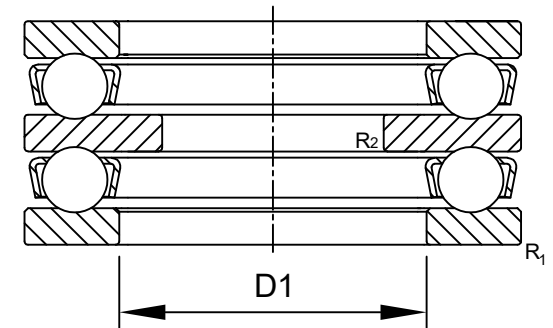

LILY BEARING

- R₁: min 1 mm Chamfer Dimension Housing Washer
- R₂: min0.6 mm Chamfer Dimension Shaft Washer
- D1: ≈57 mm Inner Dia Housing Washer

LILY[®]

SHANGHAI LILY BEARING LIMITED

Email: lilybearing@lily-bearing.com

Part
Number

52211 Thrust Ball Bearings