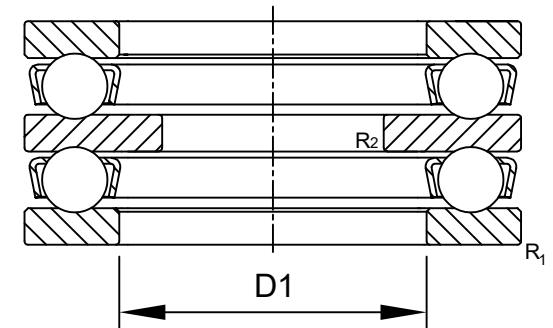

LILY BEARING

- R1: min 1 mm Chamfer Dimension Housing Washer
- R2: min0.6 mm Chamfer Dimension Shaft Washer
- D1: ≈67 mm Inner Dia Housing Washer

LILY[®]

SHANGHAI LILY BEARING LIMITED
Email: lilybearing@lily-bearing.com

Part
Number

52213 Thrust Ball Bearings