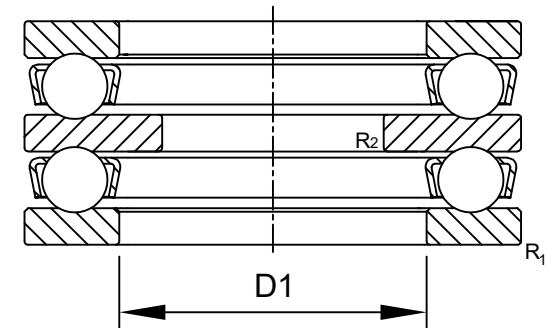

LILY BEARING

- R_1 : min 1 mm Chamfer Dimension Housing Washer
- R_2 : min 0.3 mm Chamfer Dimension Shaft Washer
- D_1 : ≈ 35 mm Inner Dia Housing Washer

LILY[®]

SHANGHAI LILY BEARING LIMITED

Email: lilybearing@lily-bearing.com

Part
Number

52307 Thrust Ball Bearings