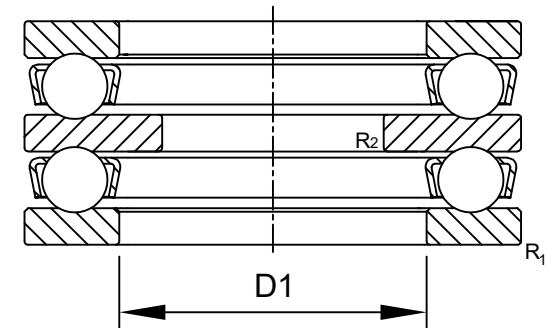

LILY BEARING

- R₁: min 1 mm Chamfer Dimension Housing Washer
- R₂: min 0.6 mm Chamfer Dimension Shaft Washer
- D1: ≈40 mm Inner Dia Housing Washer

LILY[®]

SHANGHAI LILY BEARING LIMITED

Email: lilybearing@lily-bearing.com

Part
Number

52308 Thrust Ball Bearings