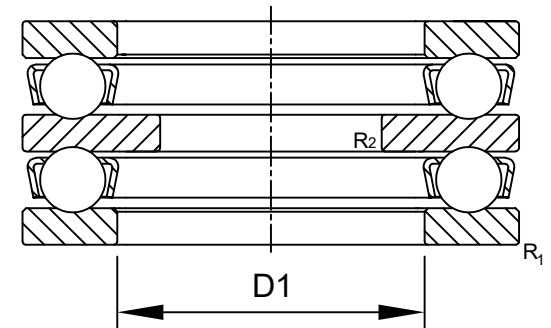

LILY BEARING

- R₁: min1.1 mm Chamfer Dimension Housing Washer
- R₂: min0.6 mm Chamfer Dimension Shaft Washer
- D₁: ≈52 mm Inner Dia Housing Washer

LILY[®]

SHANGHAI LILY BEARING LIMITED

Email: lilybearing@lily-bearing.com

Part
Number

52310 Thrust Ball Bearings