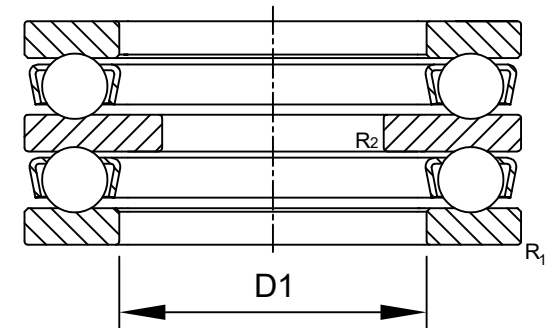

LILY BEARING

- R<sub>1</sub>: min1.5 mm Chamfer Dimension Housing Washer
- R<sub>2</sub>: min 1 mm Chamfer Dimension Shaft Washer
- D<sub>1</sub>: ≈79 mm Inner Dia Housing Washer

**LILY**<sup>®</sup>

SHANGHAI LILY BEARING LIMITED

Email: [lilybearing@lily-bearing.com](mailto:lilybearing@lily-bearing.com)

Part  
Number

52315 Thrust Ball Bearings