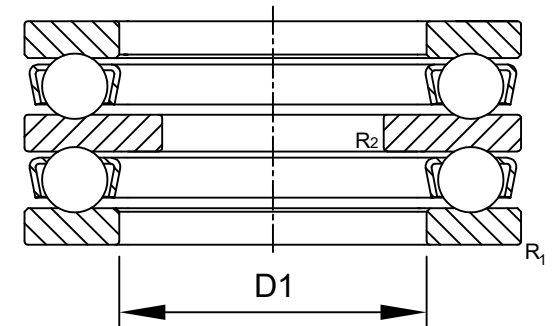

LILY BEARING

- $R_1$ : min1.5 mm Chamfer Dimension Housing Washer
- $R_2$ : min 1 mm Chamfer Dimension Shaft Washer
- $D_1$ :  $\approx 103$  mm Inner Dia Housing Washer

**LILY**<sup>®</sup>

SHANGHAI LILY BEARING LIMITED

Email: [lilybearing@lily-bearing.com](mailto:lilybearing@lily-bearing.com)

Part  
Number

52320 Thrust Ball Bearings