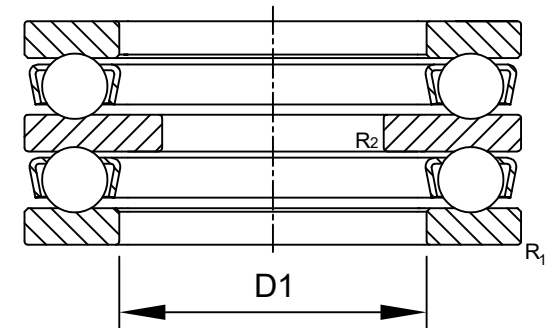

LILY BEARING

- R1: min1.5 mm Chamfer Dimension Housing Washer
- R2: min0.6 mm Chamfer Dimension Shaft Washer
- D1: ≈62 mm Inner Dia Housing Washer

LILY[®]

SHANGHAI LILY BEARING LIMITED

Email: lilybearing@lily-bearing.com

Part
Number

52412M Thrust Ball Bearings