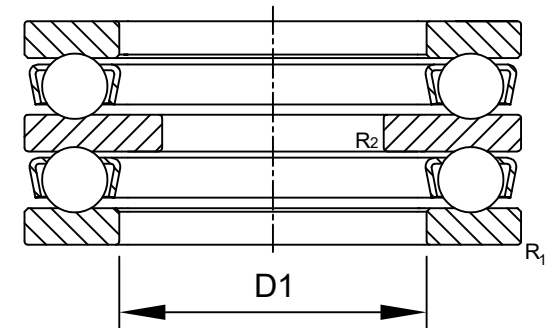

LILY BEARING

- R1: min 1 mm Chamfer Dimension Housing Washer
- R2: min 0.6 mm Chamfer Dimension Shaft Washer
- D1:  $\approx 47$  mm Inner Dia Housing Washer

**LILY<sup>®</sup>**

SHANGHAI LILY BEARING LIMITED

Email: [lilybearing@lily-bearing.com](mailto:lilybearing@lily-bearing.com)

Part  
Number

54209 Thrust Ball Bearings