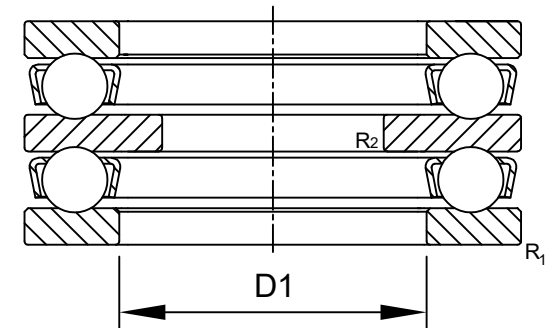

LILY BEARING

- R₁: min 1 mm Chamfer Dimension Housing Washer
- R₂: min 0.6 mm Chamfer Dimension Shaft Washer
- D₁: ≈ 57 mm Inner Dia Housing Washer

LILY[®]

SHANGHAI LILY BEARING LIMITED
Email: lilybearing@lily-bearing.com

Part
Number

54211 Thrust Ball Bearings