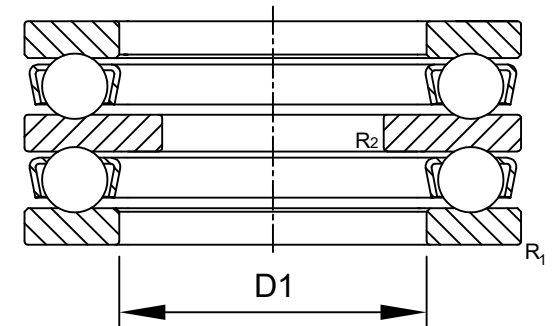

LILY BEARING

- R1: min 1 mm Chamfer Dimension Housing Washer
- R2: min 0.6 mm Chamfer Dimension Shaft Washer
- D1: ≈ 47 mm Inner Dia Housing Washer

LILY[®]

SHANGHAI LILY BEARING LIMITED
Email: lilybearing@lily-bearing.com

Part
Number

54309 Thrust Ball Bearings