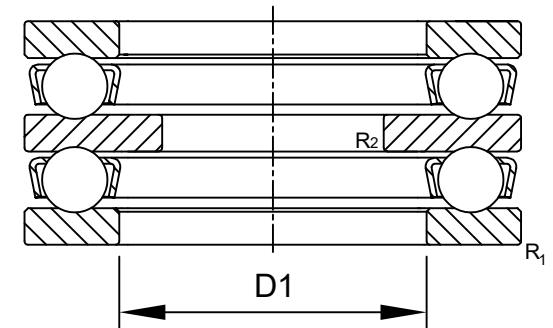

LILY BEARING

- R1: min2.1 mm Chamfer Dimension Housing Washer
- R2: min 1 mm Chamfer Dimension Shaft Washer
- D1: ≈83 mm Inner Dia Housing Washer

**LILY**<sup>®</sup>

SHANGHAI LILY BEARING LIMITED

Email: [lilybearing@lily-bearing.com](mailto:lilybearing@lily-bearing.com)

Part  
Number

54416M Thrust Ball Bearings