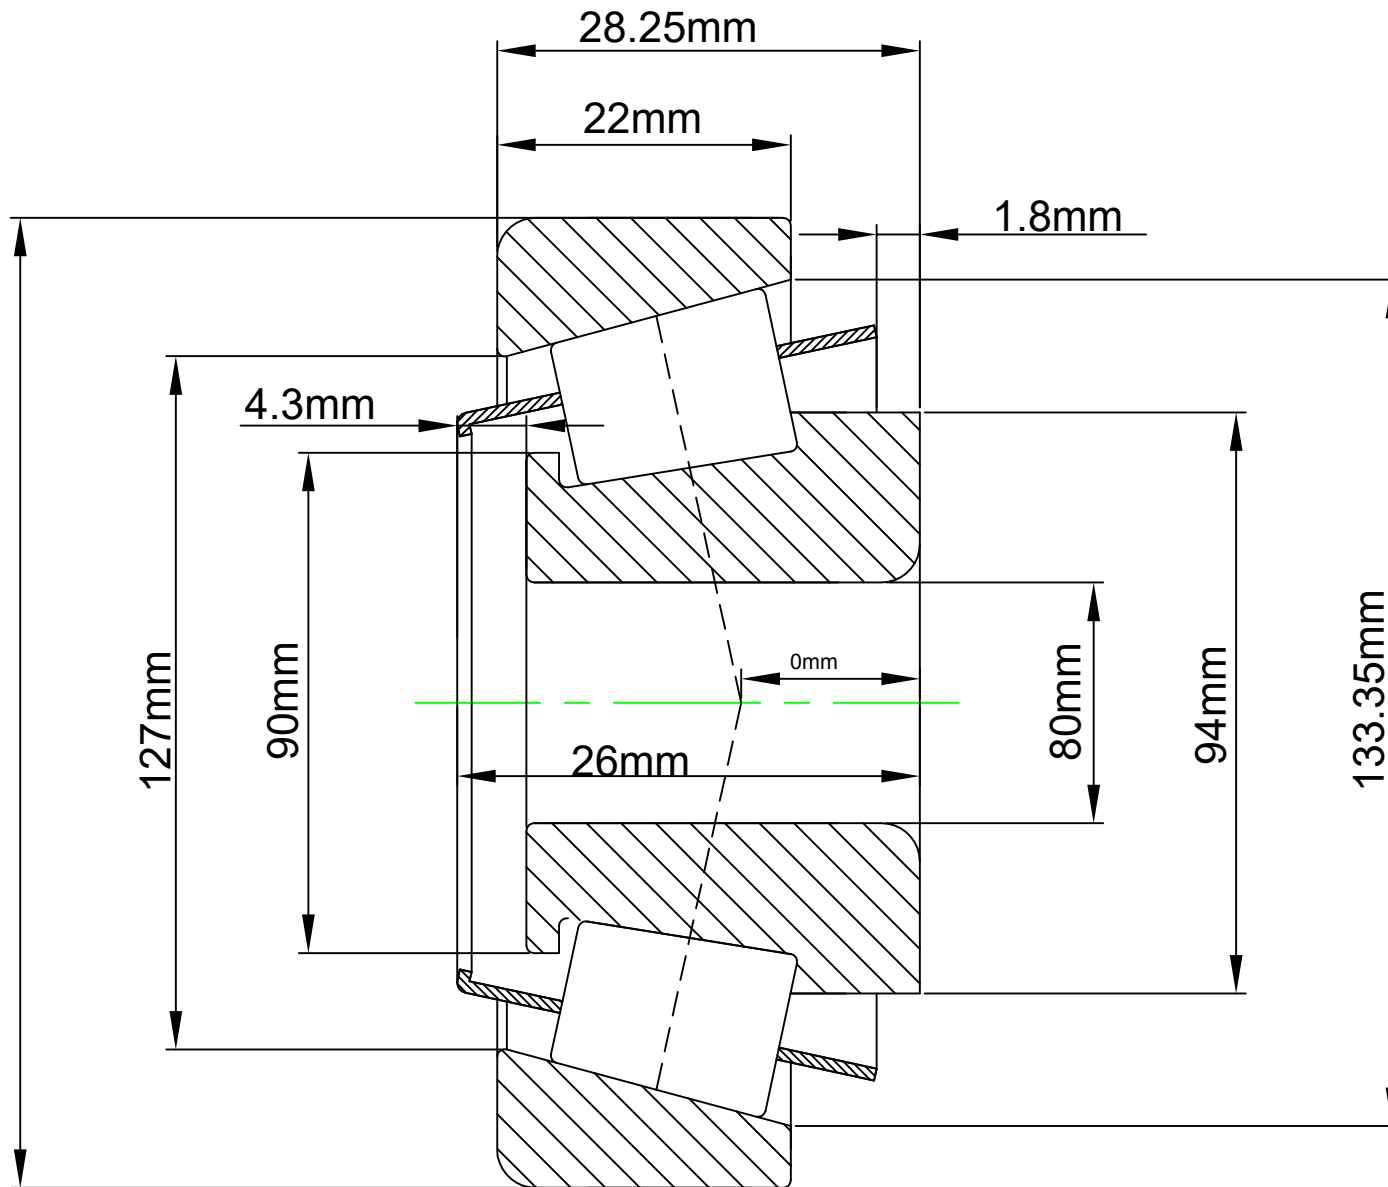

140mm

**LILY**<sup>®</sup>

SHANGHAI LILY BEARING LIMITED

Email: [lilybearing@lily-bearing.com](mailto:lilybearing@lily-bearing.com)

Part  
Number

TS SERIES

30216( Tapered Single Roller Bearings)