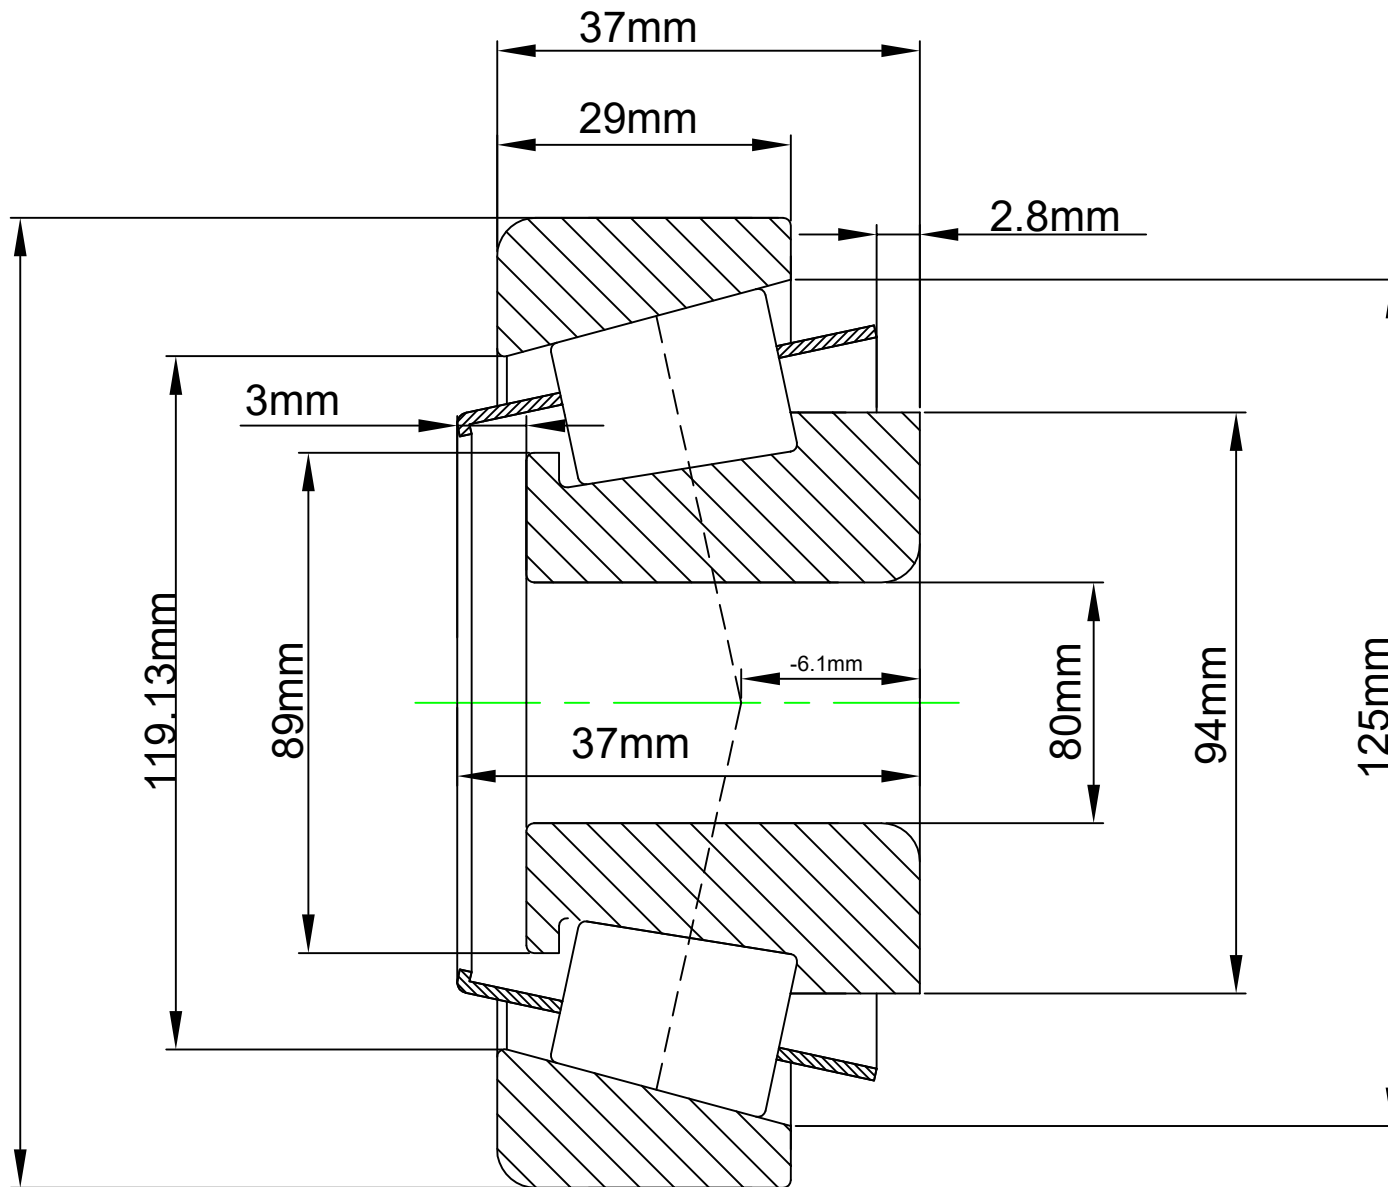

130mm

LILY[®]

SHANGHAI LILY BEARING LIMITED

Email: lilybearing@lily-bearing.com

Part
Number

XA33116-Y33116(Tapered Single Roller Bearings)

TS SERIES