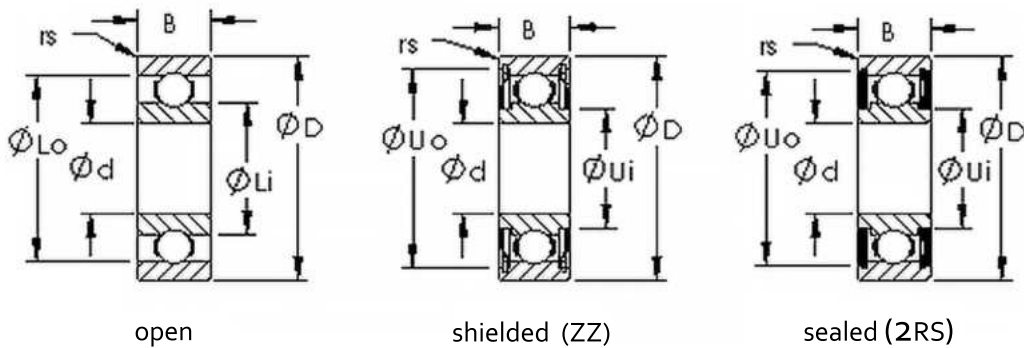

Product Number	Bearing Type	Bore Dia (d)	Outer Dia (D)	Width (B)	Radius (min) (rs)	Dynamic Load Rating (Cr)(N)	Static Load Rating (Cor)(N)
6002ZZ	Shielded Single Row Deep Groove Ball Bearings	15 mm	32mm	9mm	0.3	8100	3450
6202	Open Single Row Deep Groove Ball Bearings	15 mm	35mm	11mm	0.6	7650	3750
6202 2RS	Sealed Single Row Deep Groove Ball Bearings	15 mm	35mm	11mm	0.6	7650	3750
6202ZZ	Shielded Single Row Deep Groove Ball Bearings	15 mm	35mm	11mm	0.6	7650	3750
6302	Open Single Row Deep Groove Ball Bearings	15 mm	42mm	13mm	1	11400	5450
6302 2RS	Sealed Single Row Deep Groove Ball Bearings	15 mm	42mm	13mm	1	11400	5450
6302ZZ	Shielded Single Row Deep Groove Ball Bearings	15 mm	42mm	13mm	1	11400	5450
6003	Open Single Row Deep Groove Ball Bearings	17 mm	35mm	10mm	0.3	6000	3250
6003 2RS	Sealed Single Row Deep Groove Ball Bearings	17 mm	35mm	10mm	0.3	6000	3250
6003ZZ	Shielded Single Row Deep Groove Ball Bearings	17 mm	35mm	10mm	0.3	6000	3250