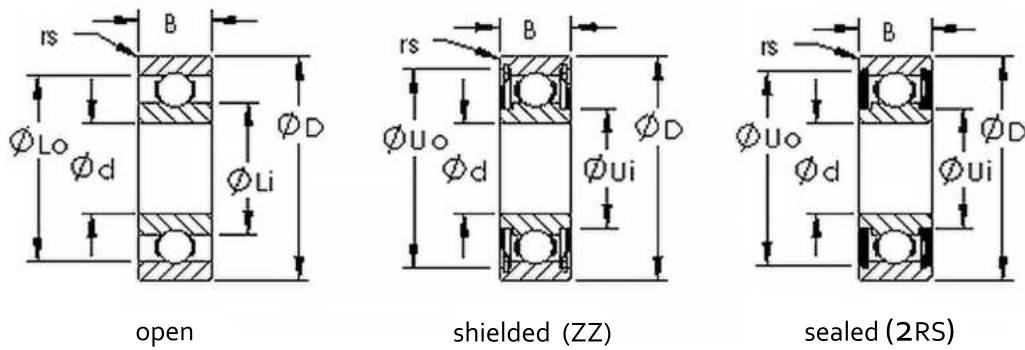

Product Number	Bore Dia (d)	Outer Dia (D)	Width (B)	Dynamic Load Rating (Cr) (N)	Static Load Rating (Cor) (N)	Max Speed (Oil) (X1000 RPM)	Max Speed (Grease) (X1000 RPM)
16016	80 mm	125mm	14mm	47598	39813	6.2	5.3
16017	85 mm	130mm	14mm	49377	43149	5.9	5
16018	90 mm	140mm	16mm	58274	49822	5.6	4.7
16019	95 mm	145mm	16mm	60498	53826	5.3	4.5
16020	100 mm	150mm	16mm	60053	54270	5	4.2
16021	105 mm	160mm	18mm	72509	65836	4.7	4
16022	110 mm	170mm	19mm	81851	72954	4.5	3.8
16024	120 mm	180mm	19mm	84964	79181	4.1	3.5
16026	130 mm	200mm	22mm	105872	100979	3.8	3.2
16028	140 mm	210mm	22mm	109875	108541	3.5	3
16030	150 mm	225mm	24mm	125445	125445	3.2	2.8
16032	160 mm	240mm	25mm	142349	144573	3	2.6
16034	170 mm	260mm	28mm	169039	171263	2.8	2.4
16036	180 mm	280mm	31mm	189057	197954	2.7	2.3
16038	190 mm	290mm	31mm	195730	215747	2.5	2.1
16040	200 mm	310mm	34mm	217972	242438	2.4	2