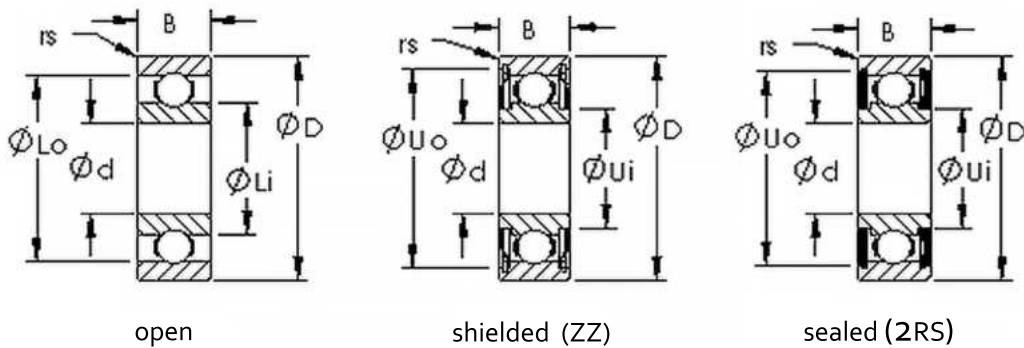

Product Number	Bearing Type	Bore Dia (d)	Outer Dia (D)	Width (B)	Radius (min) (rs)	Dynamic Load Rating (Cr)(N)	Static Load Rating (Cor)(N)
6203	Open Single Row Deep Groove Ball Bearings	17 mm	40mm	12mm	0.6	9550	4800
6203 2RS	Sealed Single Row Deep Groove Ball Bearings	17 mm	40mm	12mm	0.6	9550	4800
6203ZZ	Shielded Single Row Deep Groove Ball Bearings	17 mm	40mm	12mm	0.6	9550	4800
6303	Open Single Row Deep Groove Ball Bearings	17 mm	47mm	14mm	1	11400	5450
6303 2RS	Sealed Single Row Deep Groove Ball Bearings	17 mm	47mm	14mm	1	11400	5450
6303ZZ	Shielded Single Row Deep Groove Ball Bearings	17 mm	47mm	14mm	1	11400	5450
6004	Open Single Row Deep Groove Ball Bearings	20 mm	42mm	12mm	0.6	9400	5050
6004 2RS	Sealed Single Row Deep Groove Ball Bearings	20 mm	42mm	12mm	0.6	9400	5050
6004ZZ	Shielded Single Row Deep Groove Ball Bearings	20 mm	42mm	12mm	0.6	9400	5050
6204	Open Single Row Deep Groove Ball Bearings	20 mm	47mm	14mm	1	12800	6650