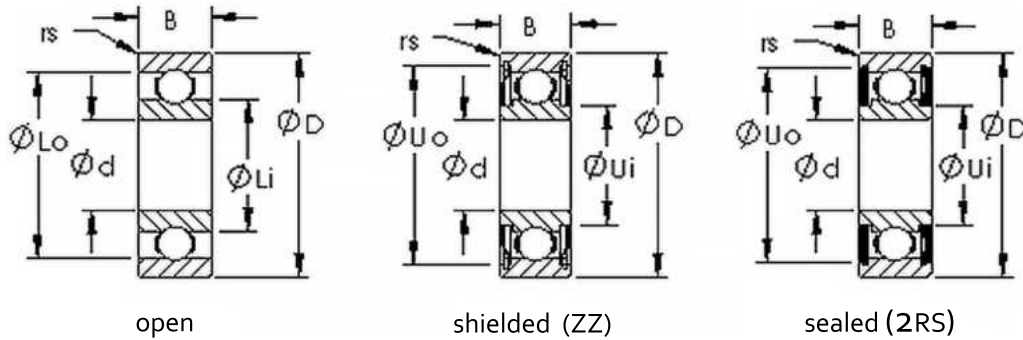

Product Number	Bearing Type	Bore Dia(d) (inch)	Outer Dia(D) (inch)	Width(B) (inch)	Dynamic Load Rating	Static Load Rating
1623 2RS	Sealed Single Row Deep Groove Ball Bearings	0.625	1.375	0.4375	1720	835
1623ZZ	Shielded Single Row Deep Groove Ball Bearings	0.625	1.375	0.4375	1720	835
1628	Open Single Row Deep Groove Ball Bearings	0.625	1.625	0.5	2100	1095
1628 2RS	Sealed Single Row Deep Groove Ball Bearings	0.625	1.625	0.5	2100	1095
1628ZZ	Shielded Single Row Deep Groove Ball Bearings	0.625	1.625	0.5	2100	1095
1633	Open Single Row Deep Groove Ball Bearings	0.625	1.75	0.5	2100	1120
1633 2RS	Sealed Single Row Deep Groove Ball Bearings	0.625	1.75	0.5	2100	1120
1633ZZ	Shielded Single Row Deep Groove Ball Bearings	0.625	1.75	0.5	2100	1120
1630	Open Single Row Deep Groove Ball Bearings	0.75	1.625	0.5	2110	1115
1630 2RS	Sealed Single Row Deep Groove Ball Bearings	0.75	1.625	0.5	2110	1115