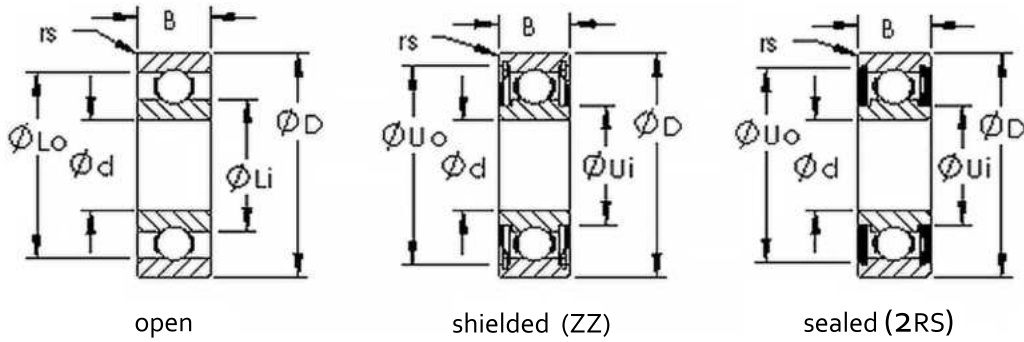

Product Number	Bore Dia (d) (inch)	Outer Dia (D) (inch)	Width (B) (inch)	Dynamic Load Rating (cr) (N)	Static Load Rating (cor) (N)	Limiting speeds (X1000 RPM)
RMS4	0.50	1.625	0.625	900	570	17
RMS5	0.625	1.813	0.625	1060	630	14
RMS6	0.75	2	0.688	1240	850	13
RMS7	0.88	2.25	0.688	1450	930	12
RMS8	1	2.5	0.750	1860	1240	10
RMS9	1.13	2.813	0.813	1810	1230	9.6
RMS10	1.25	3.125	0.875	2350	1610	8.4