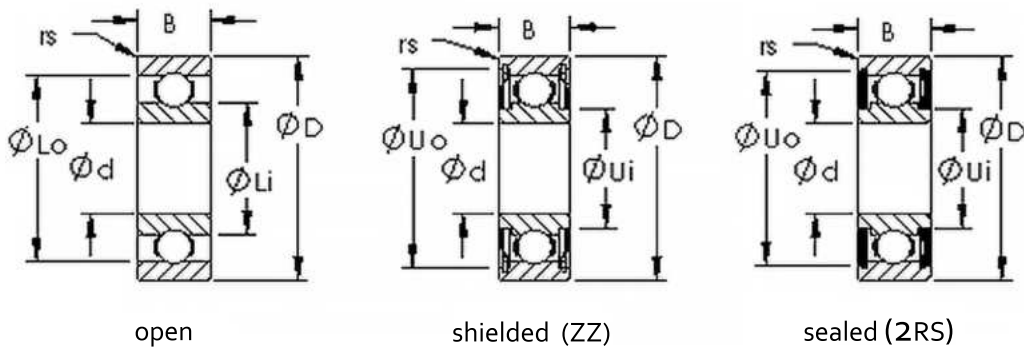

Product Number	Bore Dia (d)	Outer Dia (D)	Width (B)	Dynamic Load Rating (Cr) (N)	Static Load Rating (Cor) (N)	Max Speed (Oil) (X1000 RPM)	Max Speed (Grease) (X1000 RPM)
W6200	10 mm	30mm	14.27mm	5100	2390	30	25
W6201	12 mm	32mm	15.58mm	6800	3050	26	22
W6202	15 mm	35mm	15.58mm	7740	3732	26	20
W6203	17 mm	40mm	17.48mm	9600	4800	21	18
W6204	20 mm	47mm	20.62mm	12811	6580	18	16
W6205	25 mm	52mm	20.62mm	14000	7850	15	13
W6206	30 mm	62mm	23.83mm	19500	11300	13	11
W6207	35 mm	72mm	26.97mm	25700	15300	11	9.3
W6208	40 mm	80mm	30.18mm	29100	17900	10	8.7
W6209	45 mm	85mm	30.18mm	32700	20400	9.2	7.8
W6210	50 mm	90mm	30.18mm	35000	23200	8.3	7.1
W6211	55 mm	100mm	33.30mm	43500	29300	7.6	6.4
W6212	60 mm	110mm	36.50mm	52500	36000	7	6