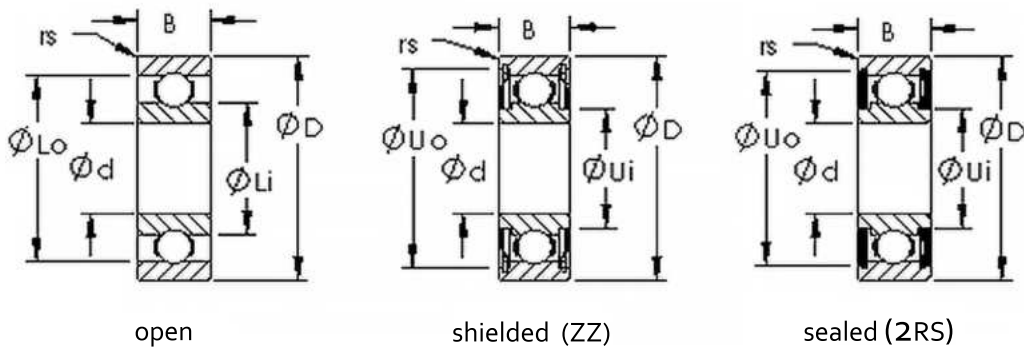

Product Number	Bearing Type	Bore Dia (d)	Outer Dia (D)	Width (B)	Radius (min) (rs)	Dynamic Load Rating (Cr)(N)	Static Load Rating (Cor)(N)
6000	Open Single Row Deep Groove Ball Bearings	10 mm	26mm	8mm	0.3	4550	1950
6000 2RS	Sealed Single Row Deep Groove Ball Bearings	10 mm	26mm	8mm	0.3	4550	1950
6000ZZ	Shielded Single Row Deep Groove Ball Bearings	10 mm	26mm	8mm	0.3	4550	1950
6200	Open Single Row Deep Groove Ball Bearings	10 mm	30mm	9mm	0.6	5100	2400
6200 2RS	Sealed Single Row Deep Groove Ball Bearings	10 mm	30mm	9mm	0.6	5100	2400
6200ZZ	Shielded Single Row Deep Groove Ball Bearings	10 mm	30mm	9mm	0.6	5100	2400
6300	Open Single Row Deep Groove Ball Bearings	10 mm	35mm	11mm	0.6	8100	3450
6300 2RS	Sealed Single Row Deep Groove Ball Bearings	10 mm	35mm	11mm	0.6	8100	3450
6300ZZ	Shielded Single Row Deep Groove Ball Bearings	10 mm	35mm	11mm	0.6	8100	3450
6001	Open Single Row Deep Groove Ball Bearings	12 mm	28mm	8mm	0.3	5100	2400