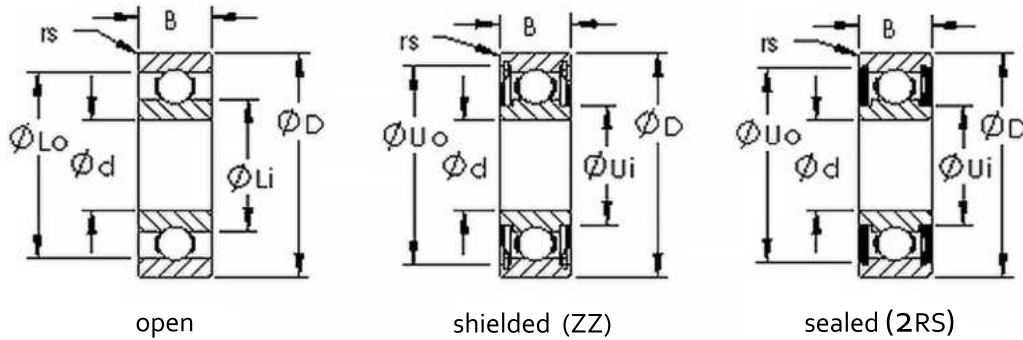

Product Number	Bearing Type	Bore Dia(d) (inch)	Outer Dia(D) (inch)	Width(B) (inch)	Dynamic Load Rating	Static Load Rating
1616	Open Single Row Deep Groove Ball Bearings	0.5	1.125	0.375	1150	450
1616 2RS	Sealed Single Row Deep Groove Ball Bearings	0.5	1.125	0.375	1150	450
1616ZZ	Shielded Single Row Deep Groove Ball Bearings	0.5	1.125	0.375	1150	450
1621	Open Single Row Deep Groove Ball Bearings	0.5	1.375	0.4375	1700	815
1621 2RS	Sealed Single Row Deep Groove Ball Bearings	0.5	1.375	0.4375	1700	815
1621ZZ	Shielded Single Row Deep Groove Ball Bearings	0.5	1.375	0.4375	1700	815
1622	Open Single Row Deep Groove Ball Bearings	0.5625	1.375	0.4375	1710	825
1622 2RS	Sealed Single Row Deep Groove Ball Bearings	0.5625	1.375	0.4375	1710	825
1622ZZ	Shielded Single Row Deep Groove Ball Bearings	0.5625	1.375	0.4375	1710	825
1623	Open Single Row Deep Groove Ball Bearings	0.625	1.375	0.4375	1720	835