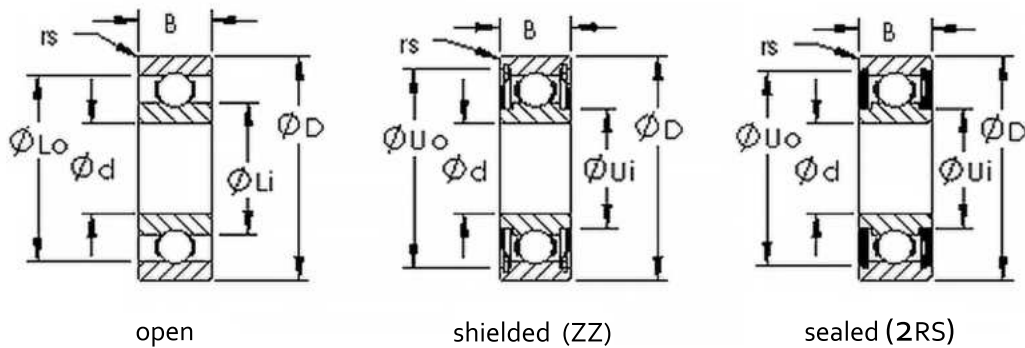

Product Number	Bore Dia (d)	Outer Dia (D)	Width (B)	Dynamic Load Rating (Cr) (N)	Static Load Rating (Cor) (N)	Max Speed (Oil) (X1000 RPM)	Max Speed (Grease) (X1000 RPM)
W6302	15 mm	42mm	19mm	11400	5450	21	17
W6303	17 mm	47mm	22.22mm	13600	6650	19	16
W6304	20 mm	52mm	22.22mm	15900	7900	17	14
W6305	25 mm	62mm	25.4mm	21200	11200	14	12
W6306	30 mm	72mm	30.18mm	26700	15000	12	10
W6307	35 mm	80mm	34.92mm	33500	19200	10	8.8
W6308	40 mm	90mm	36.53mm	40500	24000	9.2	7.8
W6309	45 mm	100mm	39.67mm	53000	32000	8.2	7
W6310	50 mm	110mm	44.45mm	62000	38500	7.5	6.4
W6311	55 mm	120mm	49.23mm	71500	45000	6.8	5.8
W6312	60 mm	130mm	53.98mm	82000	52000	6.3	5.4
W6313	65 mm	140mm	58.72mm	92500	60000	5.8	4.9
W6314	70 mm	150mm	63.5mm	104000	68000	5.4	4.6
W6315	75 mm	160mm	68.28mm	113000	77000	5	4.3