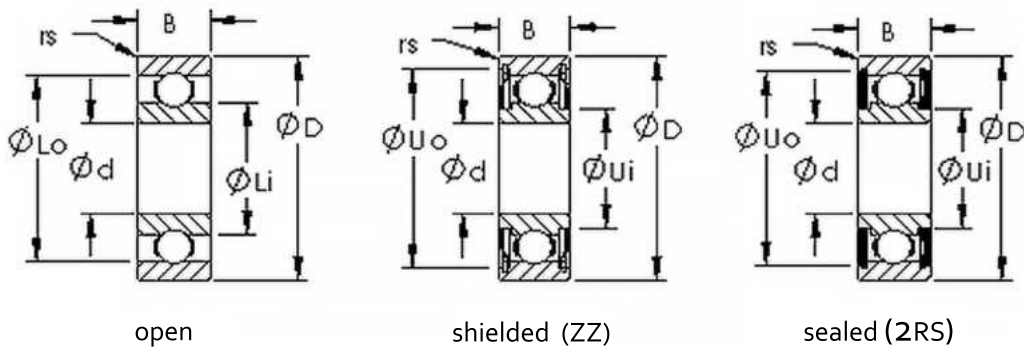

Product Number	Bearing Type	Bore Dia (d)	Outer Dia (D)	Width (B)	Radius (min) (rs)	Dynamic Load Rating (Cr)(N)	Static Load Rating (Cor)(N)
6204 2RS	Sealed Single Row Deep Groove Ball Bearings	20 mm	47mm	14mm	1	12800	6650
6204ZZ	Shielded Single Row Deep Groove Ball Bearings	20 mm	47mm	14mm	1	12800	6650
6304	Open Single Row Deep Groove Ball Bearings	20 mm	52mm	15mm	1.1	15900	7850
6304 2RS	Sealed Single Row Deep Groove Ball Bearings	20 mm	52mm	15mm	1.1	15900	7850
6304ZZ	Shielded Single Row Deep Groove Ball Bearings	20 mm	52mm	15mm	1.1	15900	7850
60/22	Shielded or Seal and Open are available	22 mm	44mm	12mm	0.6	9400	5100
62/22	Shielded or Seal and Open are available	22 mm	50mm	14mm	1	12800	6650
63/22	Shielded or Seal and Open are available	22 mm	56mm	16mm	1.1	18500	9400
6005	Open Single Row Deep Groove Ball Bearings	25 mm	47mm	12mm	0.6	10100	5850
6005 2RS	Sealed Single Row Deep Groove Ball Bearings	25 mm	47mm	12mm	0.6	10100	5850