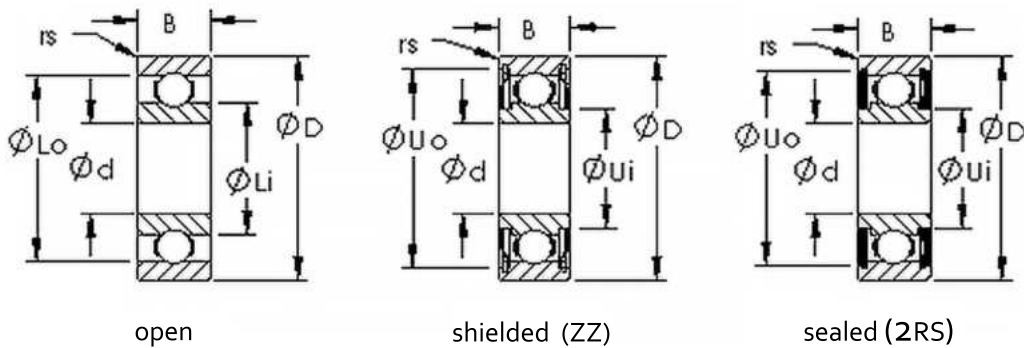

Product Number	Bearing Type	Bore Dia (d)	Outer Dia (D)	Width (B)	Radius (min) (rs)	Dynamic Load Rating (Cr)(N)	Static Load Rating (Cor)(N)
6020 2RS	Sealed Single Row Deep Groove Ball Bearings	100 mm	150mm	24mm	1.5	60200	54200
6020ZZ	Shielded Single Row Deep Groove Ball Bearings	100 mm	150mm	24mm	1.5	60200	54200
6220	open Single Row Deep Groove Ball Bearings	100 mm	180mm	34mm	2.1	122000	93100
6220 2RS	Sealed Single Row Deep Groove Ball Bearings	100 mm	180mm	34mm	2.1	122000	93100
6220ZZ	Shielded Single Row Deep Groove Ball Bearings	100 mm	180mm	34mm	2.1	122000	93100
6320	open Single Row Deep Groove Ball Bearings	100 mm	215mm	47mm	3	173000	141000
6320 2RS	Sealed Single Row Deep Groove Ball Bearings	100 mm	215mm	47mm	3	173000	141000
6320ZZ	Shielded Single Row Deep Groove Ball Bearings	100 mm	215mm	47mm	3	173000	141000
6021	open Single Row Deep Groove Ball Bearings	105 mm	160mm	26mm	2	72300	65800
6021 2RS	Sealed Single Row Deep Groove Ball Bearings	105 mm	160mm	26mm	2	72300	65800