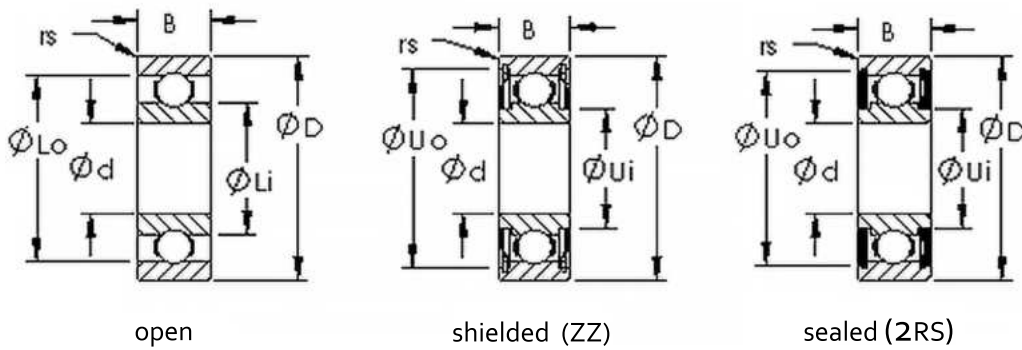

Product Number	Bearing Type	Bore Dia (d)	Outer Dia (D)	Width (B)	Radius (min) (rs)	Dynamic Load Rating (Cr)(N)	Static Load Rating (Cor)(N)
6005ZZ	Shielded Single Row Deep Groove Ball Bearings	25 mm	47mm	12mm	0.6	10100	5850
6205	Open Single Row Deep Groove Ball Bearings	25 mm	52mm	15mm	1	14000	7850
6205 2RS	Sealed Single Row Deep Groove Ball Bearings	25 mm	52mm	15mm	1	14000	7850
6205ZZ	Shielded Single Row Deep Groove Ball Bearings	25 mm	52mm	15mm	1	14000	7850
6305	Open Single Row Deep Groove Ball Bearings	25 mm	62mm	17mm	1.1	20600	11300
6305 2RS	Sealed Single Row Deep Groove Ball Bearings	25 mm	62mm	17mm	1.1	20600	11300
6305ZZ	Shielded Single Row Deep Groove Ball Bearings	25 mm	62mm	17mm	1.1	20600	11300
60/28	Shielded or Seal and Open are available	28 mm	52mm	12mm	0.6	12400	7400
62/28	Shielded or Seal and Open are available	28 mm	58mm	16mm	1	17900	9750
63/28	Shielded or Seal and Open are available	28 mm	68mm	18mm	1.1	23500	13100