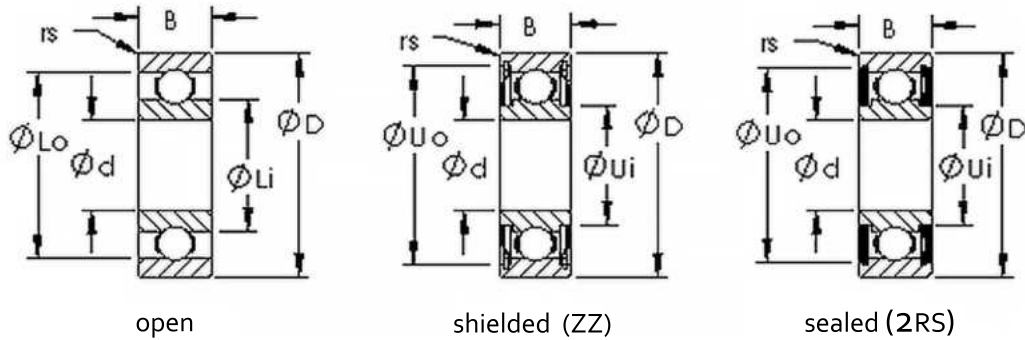

Product Number	Bearing Type	Bore Dia(d) (inch)	Outer Dia(D) (inch)	Width(B) (inch)	Dynamic Load Rating	Static Load Rating
1657 2RS	Sealed Single Row Deep Groove Ball Bearings	1.25	2.5625	0.6875	4400	2500
1657ZZ	Shielded Single Row Deep Groove Ball Bearings	1.25	2.5625	0.6875	4400	2500
1658	Open Single Row Deep Groove Ball Bearings	1.3125	2.5625	0.6875	4370	2600
1658 2RS	Sealed Single Row Deep Groove Ball Bearings	1.3125	2.5625	0.6875	4370	2600
1658ZZ	Shielded Single Row Deep Groove Ball Bearings	1.3125	2.5625	0.6875	4370	2600