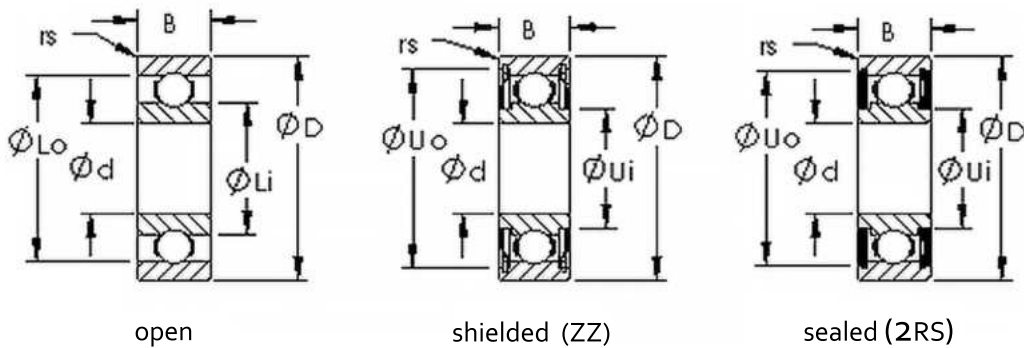

Product Number	Bearing Type	Bore Dia (d)	Outer Dia (D)	Width (B)	Radius (min) (rs)	Dynamic Load Rating (Cr)(N)	Static Load Rating (Cor)(N)
6021ZZ	Shielded Single Row Deep Groove Ball Bearings	105 mm	160mm	26mm	2	72300	65800
6221	open Single Row Deep Groove Ball Bearings	105 mm	190mm	36mm	2.1	133000	105000
6221 2RS	Sealed Single Row Deep Groove Ball Bearings	105 mm	190mm	36mm	2.1	133000	105000
6221ZZ	Shielded Single Row Deep Groove Ball Bearings	105 mm	190mm	36mm	2.1	133000	105000
6321	open Single Row Deep Groove Ball Bearings	105 mm	225mm	49mm	3	184000	153000
6321 2RS	Sealed Single Row Deep Groove Ball Bearings	105 mm	225mm	49mm	3	184000	153000
6321ZZ	Shielded Single Row Deep Groove Ball Bearings	105 mm	225mm	49mm	3	184000	153000