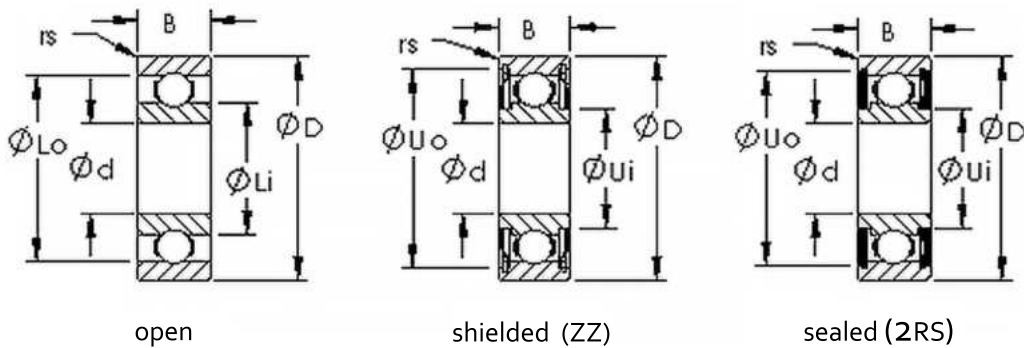

Product Number	Bearing Type	Bore Dia (d)	Outer Dia (D)	Width (B)	Radius (min) (rs)	Dynamic Load Rating (Cr)(N)	Static Load Rating (Cor)(N)
6214ZZ	Shielded Single Row Deep Groove Ball Bearings	70 mm	125mm	24mm	1.5	62200	44100
6314	Open Single Row Deep Groove Ball Bearings	70 mm	150mm	35mm	2.1	104000	68200
6314 2RS	Sealed Single Row Deep Groove Ball Bearings	70 mm	150mm	35mm	2.1	104000	68200
6314ZZ	Shielded Single Row Deep Groove Ball Bearings	70 mm	150mm	35mm	2.1	104000	68200
6015	Open Single Row Deep Groove Ball Bearings	75 mm	115mm	20mm	1.1	39600	33500
6015 2RS	Sealed Single Row Deep Groove Ball Bearings	75 mm	115mm	20mm	1.1	39600	33500
6015ZZ	Shielded Single Row Deep Groove Ball Bearings	75 mm	115mm	20mm	1.1	39600	33500
6215	Open Single Row Deep Groove Ball Bearings	75 mm	130mm	25mm	1.5	67400	48300
6215 2RS	Sealed Single Row Deep Groove Ball Bearings	75 mm	130mm	25mm	1.5	67400	48300
6215ZZ	Shielded Single Row Deep Groove Ball Bearings	75 mm	130mm	25mm	1.5	67400	48300