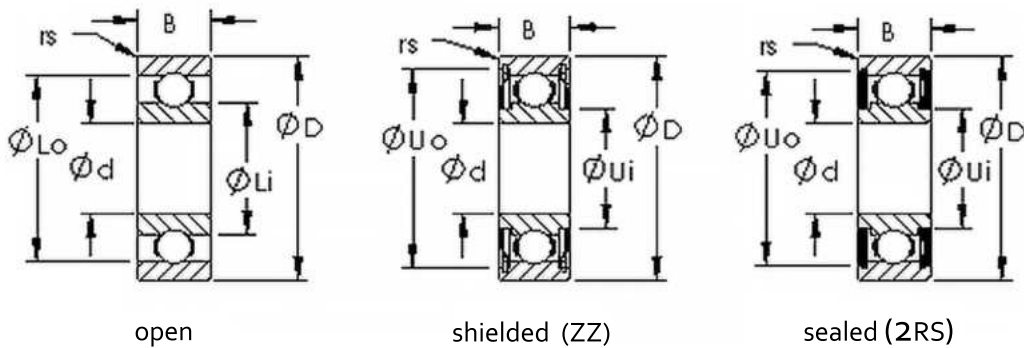

Product Number	Bearing Type	Bore Dia (d)	Outer Dia (D)	Width (B)	Radius (min) (rs)	Dynamic Load Rating (Cr)(N)	Static Load Rating (Cor)(N)
6006	Open Single Row Deep Groove Ball Bearings	30 mm	55mm	13mm	1	13200	8250
6006 2RS	Sealed Single Row Deep Groove Ball Bearings	30 mm	55mm	13mm	1	13200	8250
6006ZZ	Shielded Single Row Deep Groove Ball Bearings	30 mm	55mm	13mm	1	13200	8250
6206	Open Single Row Deep Groove Ball Bearings	30 mm	62mm	16mm	1	19500	11300
6206 2RS	Sealed Single Row Deep Groove Ball Bearings	30 mm	62mm	16mm	1	19500	11300
6206ZZ	Shielded Single Row Deep Groove Ball Bearings	30 mm	62mm	16mm	1	19500	11300
6306	Open Single Row Deep Groove Ball Bearings	30 mm	72mm	19mm	1.1	26700	15000
6306 2RS	Sealed Single Row Deep Groove Ball Bearings	30 mm	72mm	19mm	1.1	26700	15000
6306ZZ	Shielded Single Row Deep Groove Ball Bearings	30 mm	72mm	19mm	1.1	26700	15000
60/32	Shielded or Seal and Open are available	32 mm	58mm	13mm	1	15000	9150