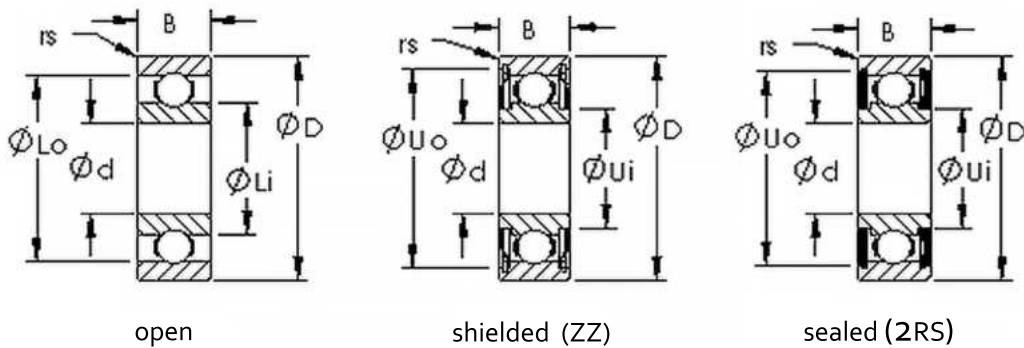

Product Number	Bearing Type	Bore Dia (d)	Outer Dia (D)	Width (B)	Radius (min) (rs)	Dynamic Load Rating (Cr)(N)	Static Load Rating (Cor)(N)
62/32	Shielded or Seal and Open are available	32 mm	65mm	17mm	1	23500	13100
63/32	Shielded or Seal and Open are available	32 mm	75mm	20mm	1.1	30100	16200
6007	Open Single Row Deep Groove Ball Bearings	35 mm	62mm	14mm	1	15900	10300
6007 2RS	Sealed Single Row Deep Groove Ball Bearings	35 mm	62mm	14mm	1	15900	10300
6007ZZ	Shielded Single Row Deep Groove Ball Bearings	35 mm	62mm	14mm	1	15900	10300
6207	Open Single Row Deep Groove Ball Bearings	35 mm	72mm	17mm	1.1	25700	15400
6207 2RS	Sealed Single Row Deep Groove Ball Bearings	35 mm	72mm	17mm	1.1	25700	15400
6207ZZ	Shielded Single Row Deep Groove Ball Bearings	35 mm	72mm	17mm	1.1	25700	15400
6307	Open Single Row Deep Groove Ball Bearings	35 mm	80mm	21mm	1.5	33400	19300
6307 2RS	Sealed Single Row Deep Groove Ball Bearings	35 mm	80mm	21mm	1.5	33400	19300