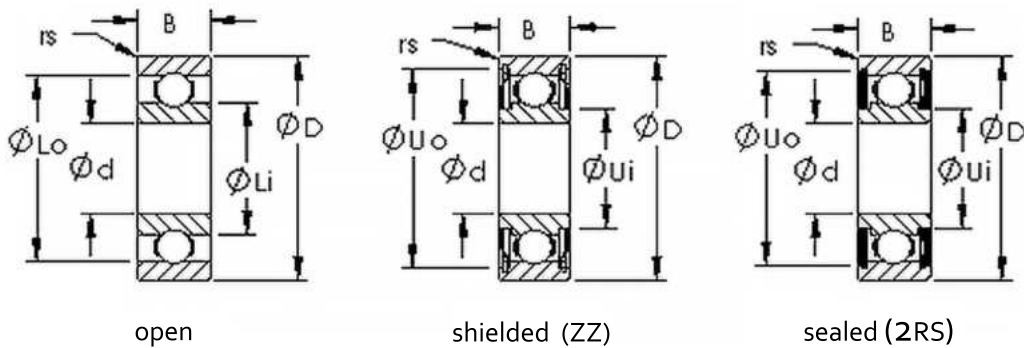

Product Number	Bearing Type	Bore Dia (d)	Outer Dia (D)	Width (B)	Radius (min) (rs)	Dynamic Load Rating (Cr)(N)	Static Load Rating (Cor)(N)
6009	Open Single Row Deep Groove Ball Bearings	45 mm	75mm	16mm	1	21000	15100
6009 2RS	Sealed Single Row Deep Groove Ball Bearings	45 mm	75mm	16mm	1.5	21000	15100
6009ZZ	Shielded Single Row Deep Groove Ball Bearings	45 mm	75mm	16mm	1	21000	15100
6209	Open Single Row Deep Groove Ball Bearings	45 mm	85mm	19mm	1.1	32700	20300
6209 2RS	Sealed Single Row Deep Groove Ball Bearings	45 mm	85mm	19mm	1.1	32700	20300
6209ZZ	Shielded Single Row Deep Groove Ball Bearings	45 mm	85mm	19mm	1.1	32700	20300
6309	Open Single Row Deep Groove Ball Bearings	45 mm	100mm	25mm	1.5	53000	32000
6309 2RS	Sealed Single Row Deep Groove Ball Bearings	45 mm	100mm	25mm	1.5	53000	32000
6309ZZ	Shielded Single Row Deep Groove Ball Bearings	45 mm	100mm	25mm	1.5	53000	32000
6010	Open Single Row Deep Groove Ball Bearings	50 mm	80mm	16mm	1	21800	16600