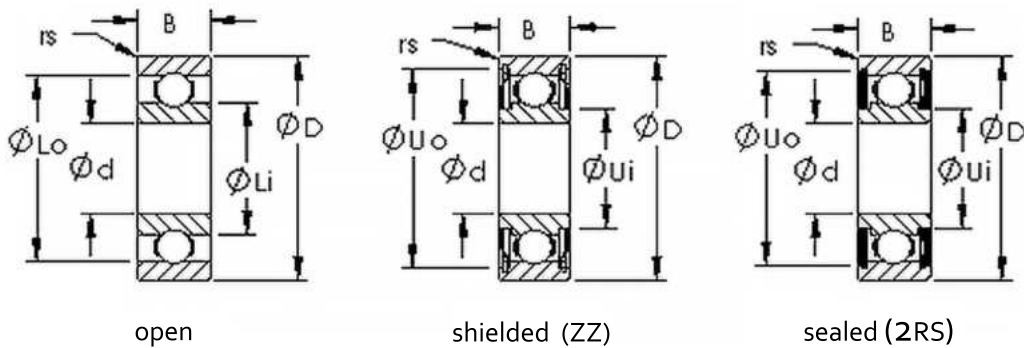

Product Number	Bearing Type	Bore Dia (d)	Outer Dia (D)	Width (B)	Radius (min) (rs)	Dynamic Load Rating (Cr)(N)	Static Load Rating (Cor)(N)
6315	Open Single Row Deep Groove Ball Bearings	75 mm	160mm	37mm	2.1	113000	77200
6315 2RS	Sealed Single Row Deep Groove Ball Bearings	75 mm	160mm	37mm	2.1	113000	77200
6315ZZ	Shielded Single Row Deep Groove Ball Bearings	75 mm	160mm	37mm	2.1	113000	77200
6016	Open Single Row Deep Groove Ball Bearings	80 mm	125mm	22mm	1.1	47600	39800
6016 2RS	Sealed Single Row Deep Groove Ball Bearings	80 mm	125mm	22mm	1.1	47600	39800
6016ZZ	Shielded Single Row Deep Groove Ball Bearings	80 mm	125mm	22mm	1.1	47600	39800
6216	Open Single Row Deep Groove Ball Bearings	80 mm	140mm	26mm	2	72700	53000
6216 2RS	Sealed Single Row Deep Groove Ball Bearings	80 mm	140mm	26mm	2	72700	53000
6216ZZ	Shielded Single Row Deep Groove Ball Bearings	80 mm	140mm	26mm	2	72700	53000
6316	Open Single Row Deep Groove Ball Bearings	80 mm	170mm	29mm	2.1	123000	86700