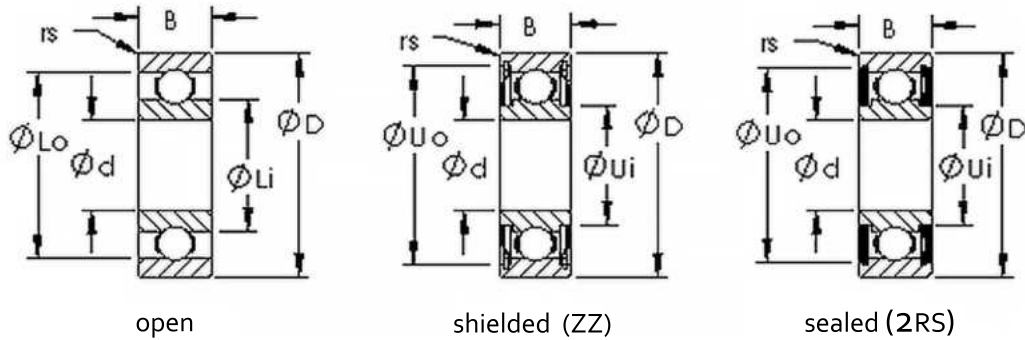

Product Number	Bearing Type	Bore Dia(d) (inch)	Outer Dia(D) (inch)	Width(B) (inch)	Dynamic Load Rating	Static Load Rating
1614ZZ	Shielded Single Row Deep Groove Ball Bearings	0.375	1.125	0.375	1140	520
1607	Open Single Row Deep Groove Ball Bearings	0.4375	0.9062	0.3125	1015	430
1607 2RS	Sealed Single Row Deep Groove Ball Bearings	0.4375	0.9062	0.3125	1015	430
1607ZZ	Shielded Single Row Deep Groove Ball Bearings	0.4375	0.9062	0.3125	1015	430
1615	Open Single Row Deep Groove Ball Bearings	0.4375	1.125	0.375	1145	530
1615 2RS	Sealed Single Row Deep Groove Ball Bearings	0.4375	1.125	0.375	1145	530
1615ZZ	Shielded Single Row Deep Groove Ball Bearings	0.4375	1.125	0.375	1145	530
1620	Open Single Row Deep Groove Ball Bearings	0.4375	1.375	0.4375	1690	800
1620 2RS	Sealed Single Row Deep Groove Ball Bearings	0.4375	1.375	0.4375	1690	800
1620ZZ	Shielded Single Row Deep Groove Ball Bearings	0.4375	1.375	0.4375	1690	800