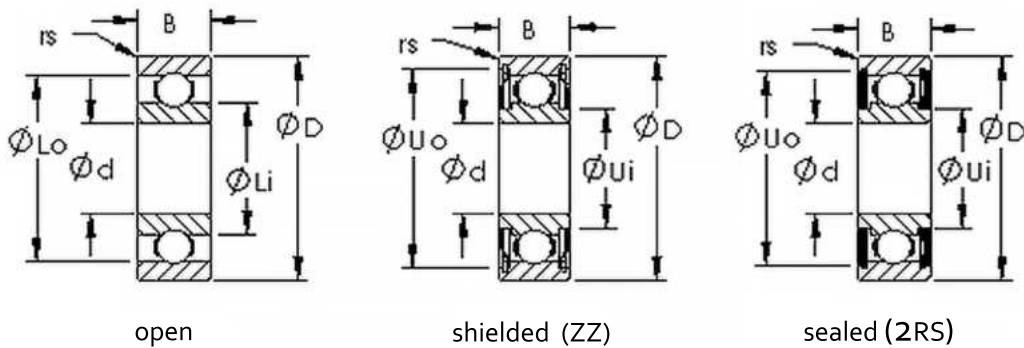

Product Number	Bearing Type	Bore Dia (d)	Outer Dia (D)	Width (B)	Radius (min) (rs)	Dynamic Load Rating (Cr)(N)	Static Load Rating (Cor)(N)
6317ZZ	Shielded Single Row Deep Groove Ball Bearings	85 mm	180mm	41mm	3	133000	96800
6018	open Single Row Deep Groove Ball Bearings	90 mm	140mm	24mm	1.5	58200	49700
6018 2RS	Sealed Single Row Deep Groove Ball Bearings	90 mm	140mm	24mm	1.5	58200	49700
6018ZZ	Shielded Single Row Deep Groove Ball Bearings	90 mm	140mm	24mm	1.5	58200	49700
6218	open Single Row Deep Groove Ball Bearings	90 mm	160mm	30mm	2	96100	71500
6218 2RS	Sealed Single Row Deep Groove Ball Bearings	90 mm	160mm	30mm	2	96100	71500
6218ZZ	Shielded Single Row Deep Groove Ball Bearings	90 mm	160mm	30mm	2	96100	71500
6318	open Single Row Deep Groove Ball Bearings	90 mm	190mm	43mm	3	143000	107000
6318 2RS	Sealed Single Row Deep Groove Ball Bearings	90 mm	190mm	43mm	3	143000	107000
6318ZZ	Shielded Single Row Deep Groove Ball Bearings	90 mm	190mm	43mm	3	143000	107000