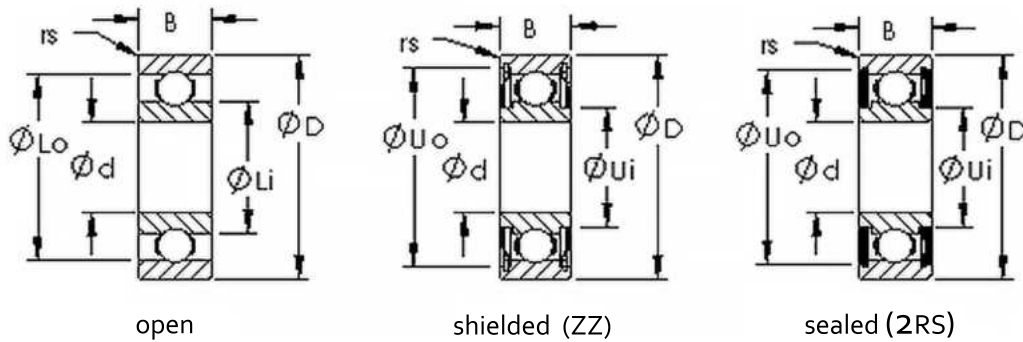

Product Number	Bearing Type	Bore Dia(d) (inch)	Outer Dia(D) (inch)	Width(B) (inch)	Dynamic Load Rating	Static Load Rating
1641	Open Single Row Deep Groove Ball Bearings	1	2	0.5625	2260	1345
1641 2RS	Sealed Single Row Deep Groove Ball Bearings	1	2	0.5625	2260	1345
1641ZZ	Shielded Single Row Deep Groove Ball Bearings	1	2	0.5625	2260	1345
1652	Open Single Row Deep Groove Ball Bearings	1.125	2.5	0.625	3603	2280
1652 2RS	Sealed Single Row Deep Groove Ball Bearings	1.125	2.5	0.625	3603	2280
1652ZZ	Shielded Single Row Deep Groove Ball Bearings	1.125	2.5	0.625	3603	2280
1654	Open Single Row Deep Groove Ball Bearings	1.25	2.5	0.625	3600	2300
1654 2RS	Sealed Single Row Deep Groove Ball Bearings	1.25	2.5	0.625	3600	2300
1654ZZ	Shielded Single Row Deep Groove Ball Bearings	1.25	2.5	0.625	3600	2300
1657	Open Single Row Deep Groove Ball Bearings	1.25	2.5625	0.6875	4400	2500