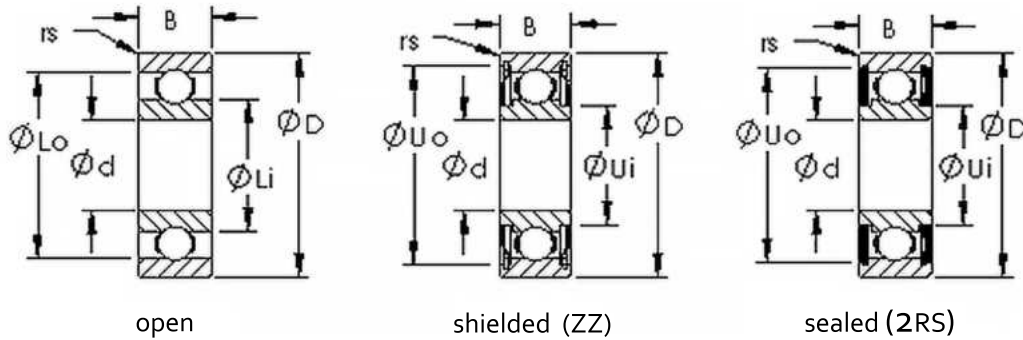

Product Number	Bearing Type	Bore Dia(d) (inch)	Outer Dia(D) (inch)	Width(B) (inch)	Dynamic Load Rating	Static Load Rating
1605 2RS	Sealed Single Row Deep Groove Ball Bearings	0.3125	0.9062	0.3125	745	315
1605ZZ	Shielded Single Row Deep Groove Ball Bearings	0.3125	0.9062	0.3125	745	315
1604	Open Single Row Deep Groove Ball Bearings	0.375	0.875	0.2812	750	320
1604 2RS	Sealed Single Row Deep Groove Ball Bearings	0.375	0.875	0.3438	750	320
1604ZZ	Shielded Single Row Deep Groove Ball Bearings	0.375	0.875	0.2812	750	320
1606	Open Single Row Deep Groove Ball Bearings	0.375	0.9062	0.3125	750	320
1606 2RS	Sealed Single Row Deep Groove Ball Bearings	0.375	0.9062	0.3125	750	320
1606ZZ	Shielded Single Row Deep Groove Ball Bearings	0.375	0.9062	0.3125	750	320
1614	Open Single Row Deep Groove Ball Bearings	0.375	1.125	0.375	1140	520
1614 2RS	Sealed Single Row Deep Groove Ball Bearings	0.375	1.125	0.375	1140	520