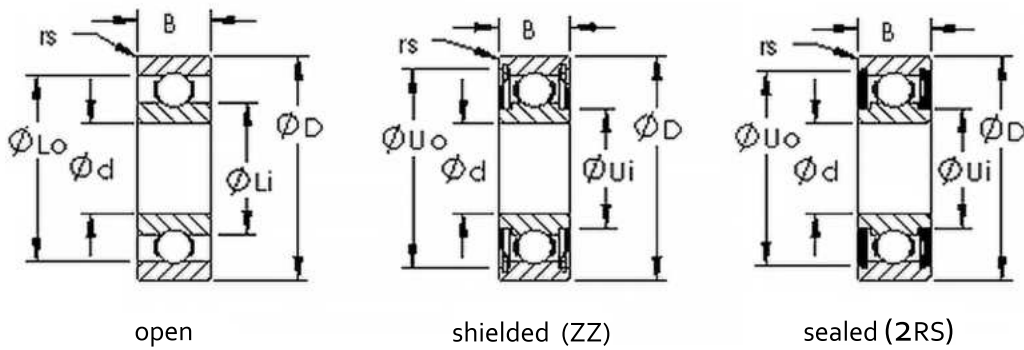

Product Number	Bearing Type	Bore Dia (d)	Outer Dia (D)	Width (B)	Radius (min) (rs)	Dynamic Load Rating (Cr)(N)	Static Load Rating (Cor)(N)
6213 2RS	Sealed Single Row Deep Groove Ball Bearings	65 mm	120mm	23mm	1.5	57200	40100
6213ZZ	Shielded Single Row Deep Groove Ball Bearings	65 mm	120mm	23mm	1.5	57200	40100
6313	Open Single Row Deep Groove Ball Bearings	65 mm	140mm	33mm	2.1	92700	59900
6313 2RS	Sealed Single Row Deep Groove Ball Bearings	65 mm	140mm	33mm	2.1	92700	59900
6313ZZ	Shielded Single Row Deep Groove Ball Bearings	65 mm	140mm	33mm	2.1	92700	59900
6014	Open Single Row Deep Groove Ball Bearings	70 mm	110mm	20mm	1.1	38100	30900
6014 2RS	Sealed Single Row Deep Groove Ball Bearings	70 mm	110mm	20mm	1.1	38100	30900
6014ZZ	Shielded Single Row Deep Groove Ball Bearings	70 mm	110mm	20mm	1.1	38100	30900
6214	Open Single Row Deep Groove Ball Bearings	70 mm	125mm	24mm	1.5	62200	44100
6214 2RS	Sealed Single Row Deep Groove Ball Bearings	70 mm	125mm	24mm	1.5	62200	44100