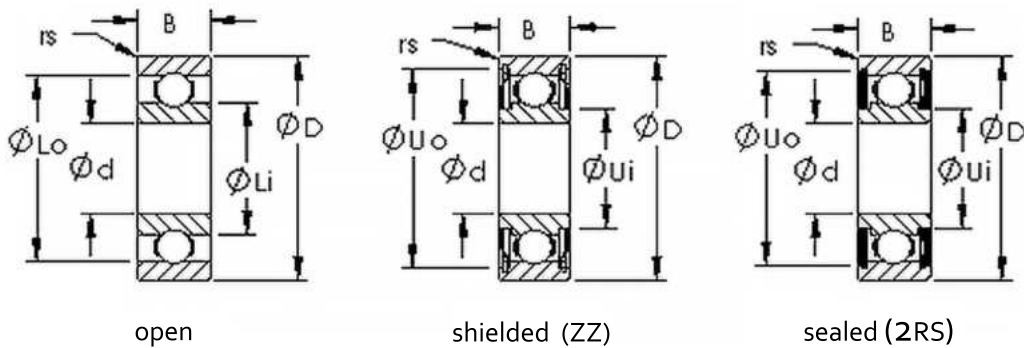

Product Number	Bearing Type	Bore Dia (d)	Outer Dia (D)	Width (B)	Radius (min) (rs)	Dynamic Load Rating (Cr)(N)	Static Load Rating (Cor)(N)
6001 2RS	Sealed Single Row Deep Groove Ball Bearings	12 mm	28mm	8mm	0.3	5100	2400
6001ZZ	Shielded Single Row Deep Groove Ball Bearings	12 mm	28mm	8mm	0.3	5100	2400
6201	Open Single Row Deep Groove Ball Bearings	12 mm	32mm	10mm	0.6	6800	3050
6201 2RS	Sealed Single Row Deep Groove Ball Bearings	12 mm	32mm	10mm	0.6	6800	3050
6201ZZ	Shielded Single Row Deep Groove Ball Bearings	12 mm	32mm	10mm	0.6	6800	3050
6301	Open Single Row Deep Groove Ball Bearings	12 mm	37mm	12mm	1	9700	5450
6301 2RS	Sealed Single Row Deep Groove Ball Bearings	12 mm	37mm	12mm	1	9700	5450
6301ZZ	Shielded Single Row Deep Groove Ball Bearings	12 mm	37mm	12mm	1	9700	5450
6002	Open Single Row Deep Groove Ball Bearings	15 mm	32mm	9mm	0.3	5600	2850
6002 2RS	Sealed Single Row Deep Groove Ball Bearings	15 mm	32mm	9mm	0.3	5600	2850