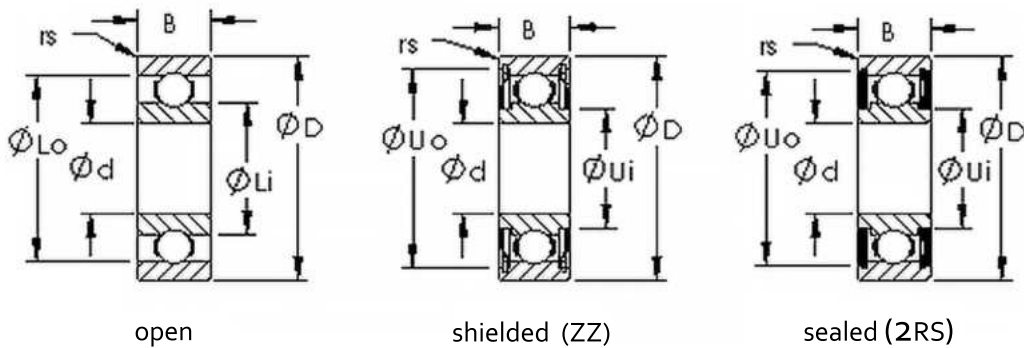

Product Number	Bearing Type	Bore Dia (d)	Outer Dia (D)	Width (B)	Radius (min) (rs)	Dynamic Load Rating (Cr)(N)	Static Load Rating (Cor)(N)
6011ZZ	Shielded Single Row Deep Groove Ball Bearings	55 mm	90mm	18mm	1.1	28300	21200
6211	Open Single Row Deep Groove Ball Bearings	55 mm	100mm	21mm	1.5	43400	29400
6211 2RS	Sealed Single Row Deep Groove Ball Bearings	55 mm	100mm	21mm	1.5	43400	29400
6211ZZ	Shielded Single Row Deep Groove Ball Bearings	55 mm	100mm	21mm	1.5	43400	29400
6311	Open Single Row Deep Groove Ball Bearings	55 mm	120mm	29mm	2	71600	45000
6311 2RS	Sealed Single Row Deep Groove Ball Bearings	55 mm	120mm	29mm	2	71600	45000
6311ZZ	Shielded Single Row Deep Groove Ball Bearings	55 mm	120mm	29mm	2	71600	45000
6012	Open Single Row Deep Groove Ball Bearings	60 mm	95mm	18mm	1.1	29400	23200
6012 2RS	Sealed Single Row Deep Groove Ball Bearings	60 mm	95mm	18mm	1.1	29400	23200
6012ZZ	Shielded Single Row Deep Groove Ball Bearings	60 mm	95mm	18mm	1.1	29400	23200