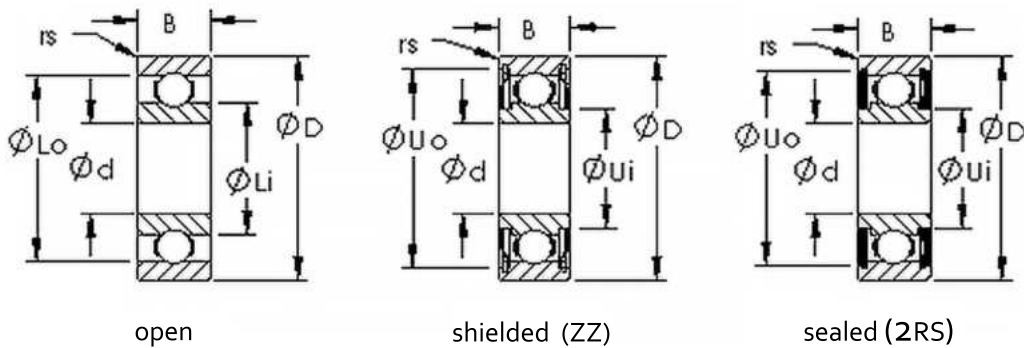

Product Number	Bearing Type	Bore Dia (d)	Outer Dia (D)	Width (B)	Radius (min) (rs)	Dynamic Load Rating (Cr)(N)	Static Load Rating (Cor)(N)
6019	open Single Row Deep Groove Ball Bearings	95 mm	145mm	24mm	1.5	60400	53900
6019 2RS	Sealed Single Row Deep Groove Ball Bearings	95 mm	145mm	24mm	1.5	60400	53900
6019ZZ	Shielded Single Row Deep Groove Ball Bearings	95 mm	145mm	24mm	1.5	60400	53900
6219	open Single Row Deep Groove Ball Bearings	95 mm	170mm	32mm	2.1	109000	81900
6219 2RS	Sealed Single Row Deep Groove Ball Bearings	95 mm	170mm	32mm	2.1	109000	81900
6219ZZ	Shielded Single Row Deep Groove Ball Bearings	95 mm	170mm	32mm	2.1	109000	81900
6319	open Single Row Deep Groove Ball Bearings	95 mm	200mm	45mm	3	153000	119000
6319 2RS	Sealed Single Row Deep Groove Ball Bearings	95 mm	200mm	45mm	3	153000	119000
6319ZZ	Shielded Single Row Deep Groove Ball Bearings	95 mm	200mm	45mm	3	153000	119000
6020	open Single Row Deep Groove Ball Bearings	100 mm	150mm	24mm	1.5	60200	54200