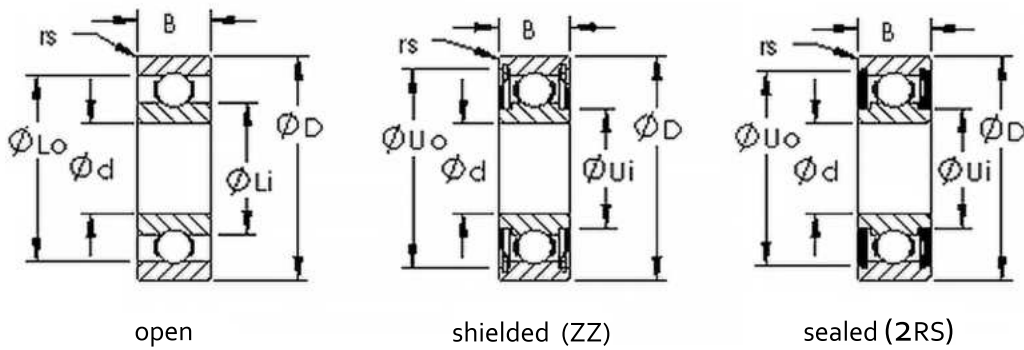

Product Number	Bore Dia (d)	Outer Dia (D)	Width (B)	Dynamic Load Rating (Cr) (N)	Static Load Rating (Cor) (N)	Max Speed (Oil) (X1000 RPM)	Max Speed (Grease) (X1000 RPM)
6403	17 mm	62mm	17mm	23574	11120	16	14
6404	20 mm	72mm	19mm	30913	14902	14	12
6405	25 mm	80mm	21mm	36251	19128	12	10
6406	30 mm	90mm	23mm	43368	23796	10	8.8
6407	35 mm	100mm	25mm	54270	30913	9.1	7.8
6408	40 mm	110mm	27mm	63612	36477	8.2	7
6409	45 mm	120mm	29mm	79950	45369	7.4	6.3
6410	50 mm	130mm	31mm	87180	51596	6.7	5.7
6411	55 mm	140mm	33mm	99635	62272	6.1	5.2
6412	60 mm	150mm	35mm	108976	69388	5.7	4.8
6413	65 mm	160mm	37mm	117872	78284	5.2	4.4
6414	70 mm	180mm	42mm	142349	103193	4.8	4.1
6415	75 mm	190mm	45mm	153456	113434	4.5	3.8
6416	80 mm	200mm	48mm	162367	124544	4.2	3.5
6417	85 mm	210mm	52mm	173472	135664	4	3.4
6418	90 mm	225mm	54mm	195712	162352	3.8	3.2