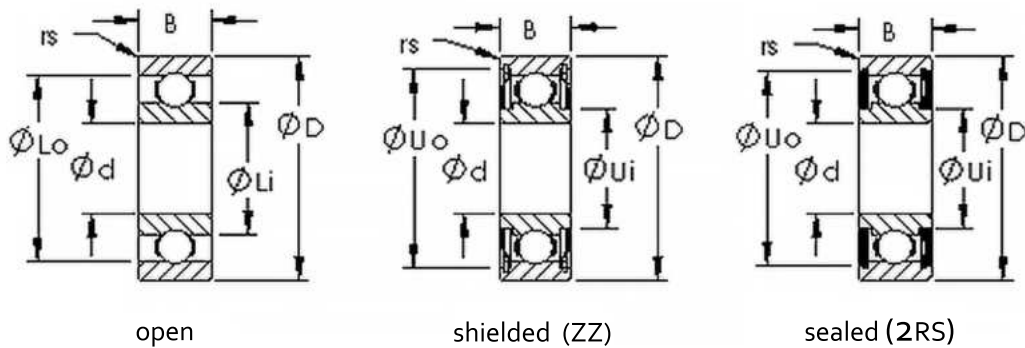

Product Number	Bearing Type	Bore Dia (d)	Outer Dia (D)	Width (B)	Radius (min) (rs)	Dynamic Load Rating (Cr)(N)	Static Load Rating (Cor)(N)
6316 2RS	Sealed Single Row Deep Groove Ball Bearings	80 mm	170mm	29mm	2.1	123000	86700
6316ZZ	Shielded Single Row Deep Groove Ball Bearings	80 mm	170mm	29mm	2.1	123000	86700
6017	Open Single Row Deep Groove Ball Bearings	85 mm	130mm	22mm	1.1	49500	43100
6017 2RS	Sealed Single Row Deep Groove Ball Bearings	85 mm	130mm	22mm	1.1	49500	43100
6017ZZ	Shielded Single Row Deep Groove Ball Bearings	85 mm	130mm	22mm	1.1	49500	43100
6217	Open Single Row Deep Groove Ball Bearings	85 mm	150mm	28mm	2	84000	61900
6217 2RS	Sealed Single Row Deep Groove Ball Bearings	85 mm	150mm	28mm	2	84000	61900
6217ZZ	Shielded Single Row Deep Groove Ball Bearings	85 mm	150mm	28mm	2	84000	61900
6317	Open Single Row Deep Groove Ball Bearings	85 mm	180mm	41mm	3	133000	96800
6317 2RS	Sealed Single Row Deep Groove Ball Bearings	85 mm	180mm	41mm	3	133000	96800