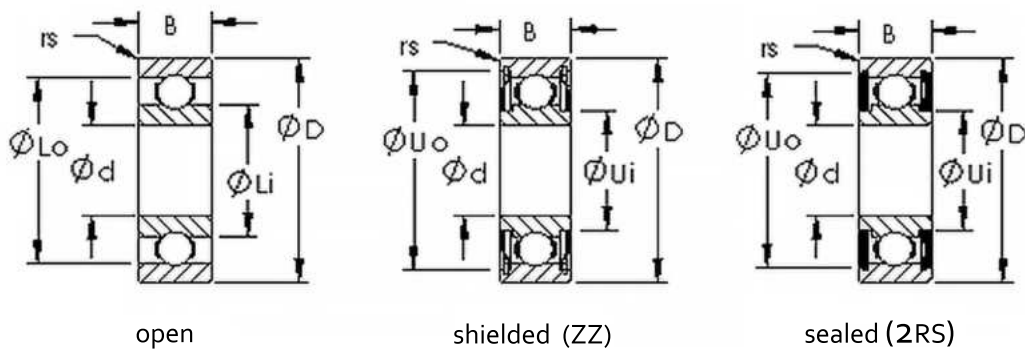

Product Number	Bore Dia (d)	Outer Dia (D)	Width (B)	Dynamic Load Rating (Cr) (N)	Static Load Rating (Cor) (N)	Max Speed (Oil) (X1000 RPM)	Max Speed (Grease) (X1000 RPM)
16100	10 mm	28mm	8mm	4582	1957	34	29
16001	12 mm	28mm	7mm	5099	2392	30	26
16101	12 mm	30mm	8mm	5116	2402	30	26
16002	15 mm	32mm	8mm	5605	2825	26	22
16003	17 mm	35mm	8mm	6806	3359	24	20
16004	20 mm	42mm	8mm	9386	5071	21	18
16005	25 mm	47mm	8mm	10053	5872	18	15
16006	30 mm	55mm	9mm	13212	8274	15	13
16007	35 mm	62mm	9mm	16014	10298	14	12
16008	40 mm	68mm	9mm	16681	11566	12	10
16009	45 mm	75mm	10mm	20907	15125	11	9.2
16010	50 mm	80mm	10mm	21797	16681	9.8	8.4
16011	55 mm	90mm	11mm	28247	21352	9	7.7
16012	60 mm	95mm	11mm	29404	23132	8.3	7
16013	65 mm	100mm	11mm	30472	25133	7.7	6.5
16014	70 mm	110mm	13mm	38034	30916	7.1	6.1
16015	75 mm	115mm	13mm	39456	33585	6.7	5.7