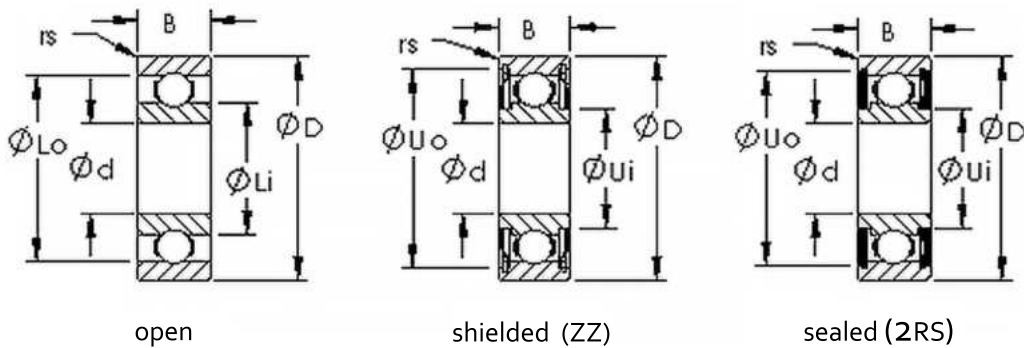

Product Number	Bearing Type	Bore Dia (d)	Outer Dia (D)	Width (B)	Radius (min) (rs)	Dynamic Load Rating (Cr)(N)	Static Load Rating (Cor)(N)
6010 2RS	Sealed Single Row Deep Groove Ball Bearings	50 mm	80mm	16mm	1	21800	16600
6010ZZ	Shielded Single Row Deep Groove Ball Bearings	50 mm	80mm	16mm	1	21800	16600
6210	Open Single Row Deep Groove Ball Bearings	50 mm	90mm	20mm	1.1	35100	23300
6210 2RS	Sealed Single Row Deep Groove Ball Bearings	50 mm	90mm	20mm	1.1	35100	23300
6210ZZ	Shielded Single Row Deep Groove Ball Bearings	50 mm	90mm	20mm	1.1	35100	23300
6310	Open Single Row Deep Groove Ball Bearings	50 mm	110mm	27mm	2	62000	38300
6310 2RS	Sealed Single Row Deep Groove Ball Bearings	50 mm	110mm	27mm	2	62000	38300
6310ZZ	Shielded Single Row Deep Groove Ball Bearings	50 mm	110mm	27mm	2	62000	38300
6011	Open Single Row Deep Groove Ball Bearings	55 mm	90mm	18mm	1.1	28300	21200
6011 2RS	Sealed Single Row Deep Groove Ball Bearings	55 mm	90mm	18mm	1.1	28300	21200