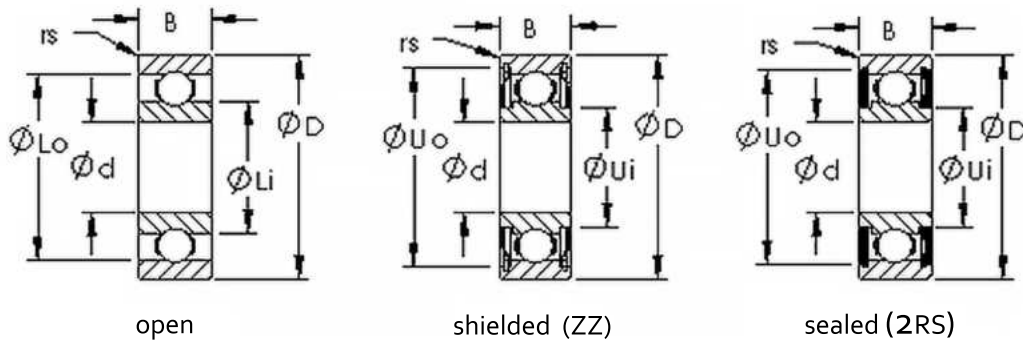

Product Number	Bearing Type	Bore Dia(d) (inch)	Outer Dia(D) (inch)	Width(B) (inch)	Dynamic Load Rating	Static Load Rating
1630ZZ	Shielded Single Row Deep Groove Ball Bearings	0.75	1.625	0.5	2110	1115
1635	Open Single Row Deep Groove Ball Bearings	0.75	1.75	0.5	2115	1140
1635 2RS	Sealed Single Row Deep Groove Ball Bearings	0.75	1.75	0.5	2115	1140
1635ZZ	Shielded Single Row Deep Groove Ball Bearings	0.75	1.75	0.5	2115	1140
1638	Open Single Row Deep Groove Ball Bearings	0.75	2	0.5625	2270	1290
1638 2RS	Sealed Single Row Deep Groove Ball Bearings	0.75	2	0.5625	2270	1290
1638ZZ	Shielded Single Row Deep Groove Ball Bearings	0.75	2	0.5625	2270	1290
1640	Open Single Row Deep Groove Ball Bearings	0.875	2	0.5625	2265	1315
1640 2RS	Sealed Single Row Deep Groove Ball Bearings	0.875	2	0.5625	2265	1315
1640ZZ	Shielded Single Row Deep Groove Ball Bearings	0.875	2	0.5625	2265	1315