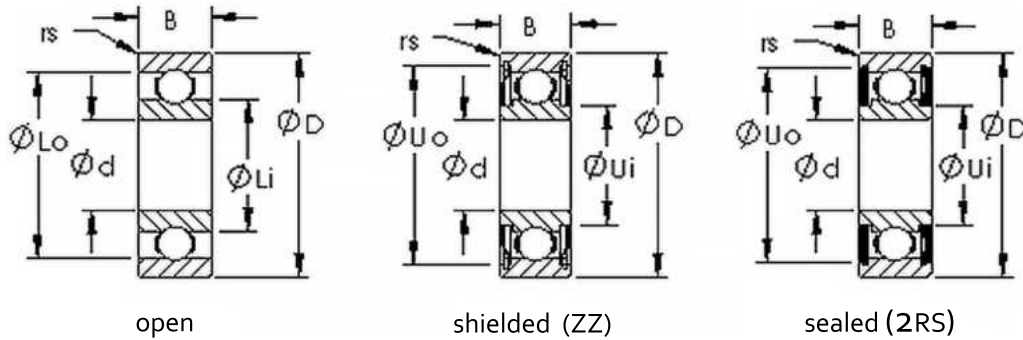

Product Number	Bore Dia(d) (inch)	Outer Dia (D) (inch)	Width (B) (inch)	Dynamic Load Rating (cr) (N)	Static Load Rating (cor) (N)	Limiting speeds (X1000 RPM)
RLS4	0.50	1.313	0.375	520	380	20
RLS5	0.625	1.563	0.438	720	430	17
RLS6	0.75	1.875	0.563	1000	630	14
RLS7	0.875	2	0.563	1200	760	13
RLS8	1	2.25	0.625	1400	970	11.5
RLS9	1.125	2.5	0.625	1530	1020	10
RLS10	1.25	2.75	0.688	1830	1230	9.2
RLS11	1.375	3	0.688	2010	1390	8.4
RLS12	1.5	3.25	0.75	2400	1700	7.8